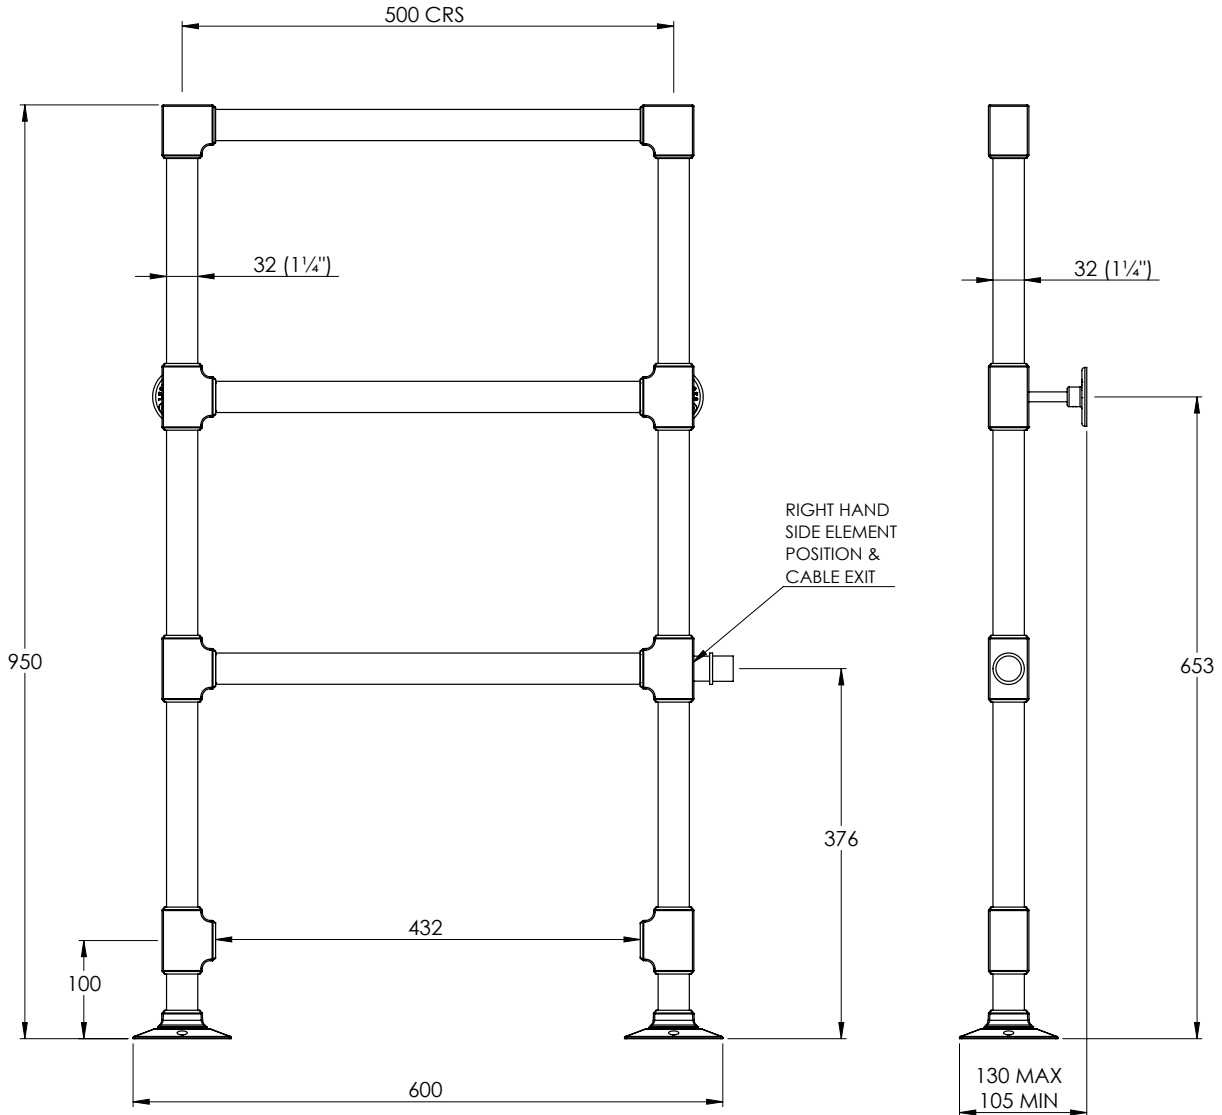

# MK3212DF

MACKINTOSH FLOOR MOUNTED TOWEL WARMER -  
DUAL FUEL

## DIMENSIONAL DATA SHEET

DATE: 09/11/18

REVISION: A

COPYRIGHT © LBIP LTD. ALL RIGHTS RESERVED

TEST PRESSURE:	6 BAR
MAX WORKING PRESSURE:	3 BAR
CONNECTIONS:	1/2" BSP
BTU/HR @ DELTA 60:	1092
WATTAGE ( W ):	320
ELECTRIC ELEMENT(W):	125
ELECTRICAL ELEMENT IP RATING:	IPX5

THIS LEFROY BROOKS RAIL IS SUITABLE FOR BOTH OPEN AND CLOSED CIRCUITS

DIMENSIONS IN MILLIMETRES

**LEFROY BROOKS**

IBROC HOUSE ESSEX ROAD  
HODDESDON HERTS EN11 0QS UK  
T: +44 (0)1992 708 316 F: +44 (0)1992 708 317

# MK3212DF

ELECTRIC KIT

DIMENSIONAL DATA SHEET

DATE: 09/11/18

REVISION: A

COPYRIGHT © LBIP LTD. ALL RIGHTS RESERVED

DIMENSIONS IN MILLIMETRES

WHILST EVERY EFFORT IS MADE TO ENSURE THE ACCURACY OF THESE DATA SHEETS THEY ARE SUBJECT TO CHANGE WITHOUT NOTICE AS PART OF THE COMPANY'S PRODUCT DEVELOPMENT PROCESS