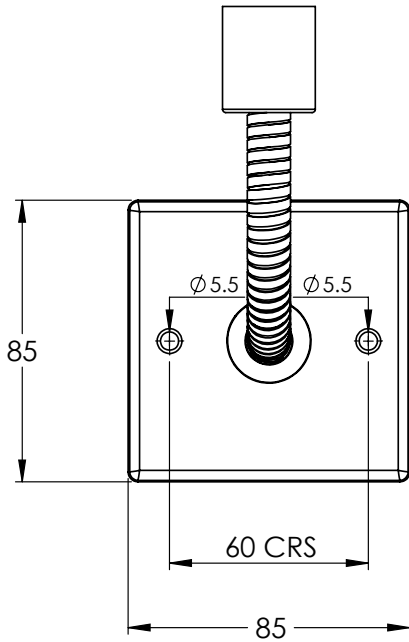

## DIMENSIONAL DATA SHEET

DATE: 09/11/18

REVISION: A

COPYRIGHT © LBIP LTD. ALL RIGHTS RESERVED

TEST PRESSURE:	6 BAR
MAX WORKING PRESSURE:	3 BAR
CONNECTIONS:	1/2" BSP
BTU/HR @ DELTA 60:	1092
WATTAGE ( W ):	320
ELECTRIC ELEMENT(W):	125
ELECTRICAL ELEMENT IP RATING:	IPX5

THIS LEFROY BROOKS RAIL IS SUITABLE FOR BOTH OPEN AND CLOSED CIRCUITS

DIMENSIONS IN MILLIMETRES

**LEFROY BROOKS**

IBROC HOUSE ESSEX ROAD  
HODDESDON HERTS EN11 0QS UK  
T: +44 (0)1992 708 316 F: +44 (0)1992 708 317

# MK3212DF

ELECTRIC KIT

DIMENSIONAL DATA SHEET

DATE: 09/11/18

REVISION: A

COPYRIGHT © LBIP LTD. ALL RIGHTS RESERVED

DIMENSIONS IN MILLIMETRES

WHILST EVERY EFFORT IS MADE TO ENSURE THE ACCURACY OF THESE DATA SHEETS THEY ARE SUBJECT TO CHANGE WITHOUT NOTICE AS PART OF THE COMPANY'S PRODUCT DEVELOPMENT PROCESS