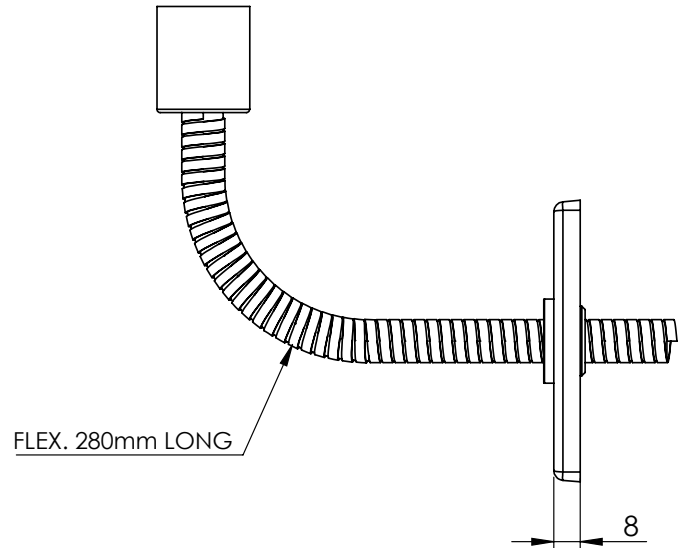

## DIMENSIONAL DATA SHEET

DATE: 09/11/18

REVISION: A

COPYRIGHT © LBIP LTD. ALL RIGHTS RESERVED

TEST PRESSURE:	6 BAR
MAX WORKING PRESSURE:	3 BAR
CONNECTIONS:	1/2" BSP
BTU/HR @ DELTA 60:	1092
WATTAGE ( W ):	320
ELECTRIC ELEMENT(W):	125
ELECTRICAL ELEMENT IP RATING:	IPX5

THIS LEFROY BROOKS RAIL IS SUITABLE FOR BOTH OPEN AND CLOSED CIRCUITS

DIMENSIONS IN MILLIMETRES

**LEFROY BROOKS**

IBROC HOUSE ESSEX ROAD  
HODDESDON HERTS EN11 0QS UK  
T: +44 (0)1992 708 316 F: +44 (0)1992 708 317

# MK3212DF

ELECTRIC KIT

DIMENSIONAL DATA SHEET

DATE: 09/11/18

REVISION: A

COPYRIGHT © LBIP LTD. ALL RIGHTS RESERVED

DIMENSIONS IN MILLIMETRES

WHILST EVERY EFFORT IS MADE TO ENSURE THE ACCURACY OF THESE DATA SHEETS THEY ARE SUBJECT TO CHANGE WITHOUT NOTICE AS PART OF THE COMPANY'S PRODUCT DEVELOPMENT PROCESS