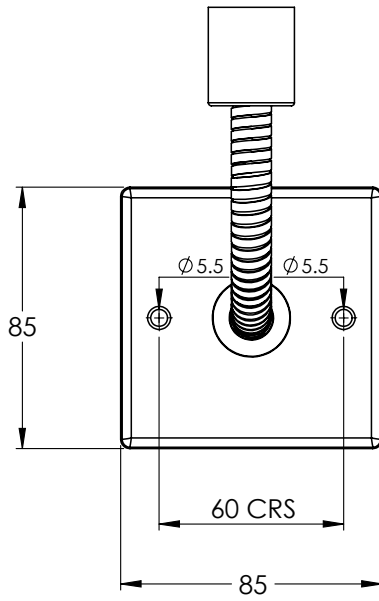

LEFROY BROOKS

IBROC HOUSE ESSEX ROAD
HODDESDON HERTS EN11 0QS UK
T: +44 (0)1992 708 316 F: +44 (0)1992 708 317

MK3213DF

ELECTRIC KIT

DIMENSIONAL DATA SHEET

DATE: 19/11/18

REVISION: A

COPYRIGHT © LBIP LTD. ALL RIGHTS RESERVED

DIMENSIONS IN MILLIMETRES

WHILST EVERY EFFORT IS MADE TO ENSURE THE ACCURACY OF THESE DATA SHEETS THEY ARE SUBJECT TO CHANGE WITHOUT NOTICE AS PART OF THE COMPANY'S PRODUCT DEVELOPMENT PROCESS