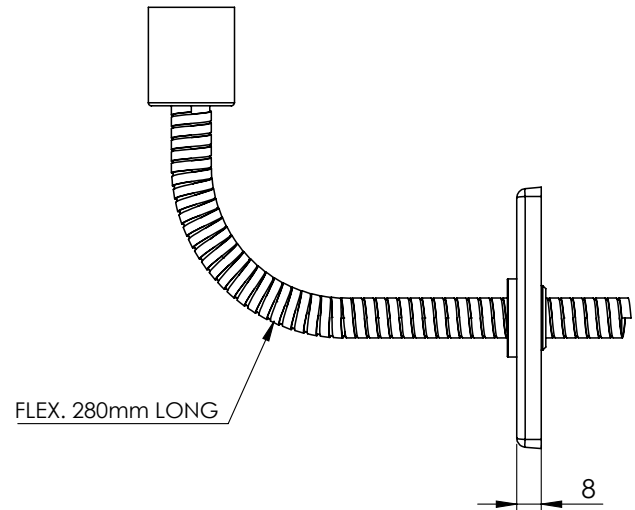

LEFROY BROOKS

IBROC HOUSE ESSEX ROAD
HODDESDON HERTS EN11 0QS UK
T: +44 (0)1992 708 316 F: +44 (0)1992 708 317

MK3213DF

ELECTRIC KIT

DIMENSIONAL DATA SHEET

DATE: 19/11/18

REVISION: A

COPYRIGHT © LBIP LTD. ALL RIGHTS RESERVED

DIMENSIONS IN MILLIMETRES

WHILST EVERY EFFORT IS MADE TO ENSURE THE ACCURACY OF THESE DATA SHEETS THEY ARE SUBJECT TO CHANGE WITHOUT NOTICE AS PART OF THE COMPANY'S PRODUCT DEVELOPMENT PROCESS