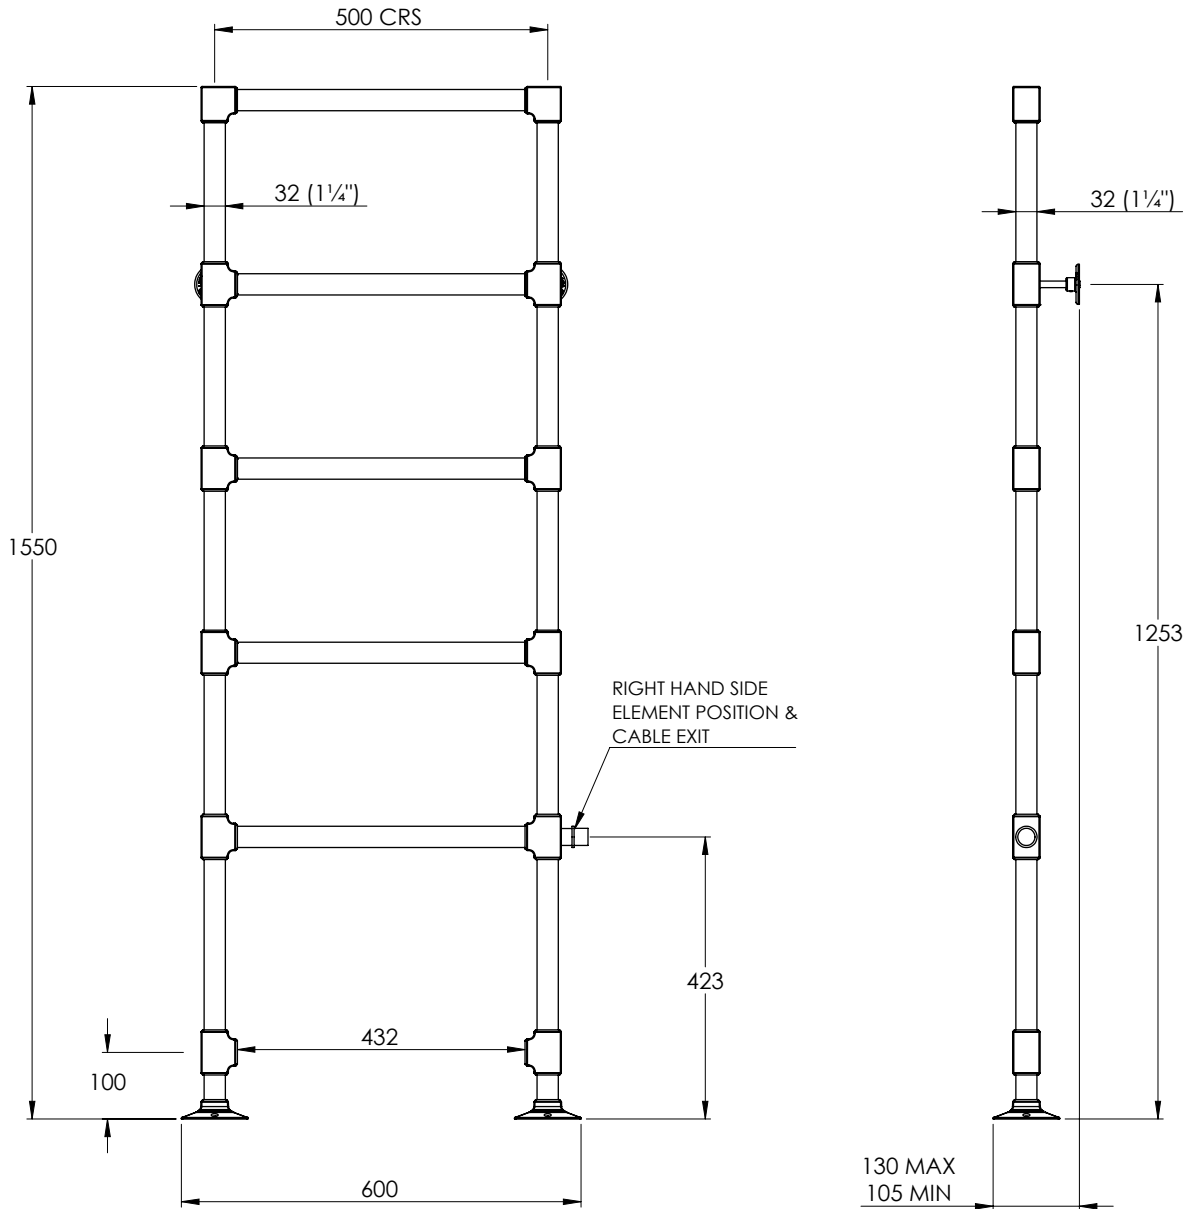

LEFROY BROOKS

IBROC HOUSE ESSEX ROAD
HODDESDON HERTS EN11 0QS UK
T: +44 (0)1992 708 316 F: +44 (0)1992 708 317

MK3214DF

MACKINTOSH FLOOR MOUNTED TOWEL WARMER -
DUAL FUEL

DIMENSIONAL DATA SHEET

DATE: 09/11/18

REVISION: A

COPYRIGHT © LBIP LTD. ALL RIGHTS RESERVED

TEST PRESSURE:	6 BAR
MAX WORKING PRESSURE:	3 BAR
CONNECTIONS:	1/2" BSP
BTU/HR @ DELTA 60:	1789
WATTAGE (W):	524
ELECTRIC ELEMENT (W):	200
ELECTRICAL ELEMENT IP RATING:	IPX5

THIS LEFROY BROOKS RAIL IS SUITABLE FOR BOTH OPEN AND CLOSED CIRCUITS

DIMENSIONS IN MILLIMETRES

LEFROY BROOKS

IBROC HOUSE ESSEX ROAD
HODDESDON HERTS EN11 0QS UK
T: +44 (0)1992 708 316 F: +44 (0)1992 708 317

MK3214DF

ELECTRIC KIT

DIMENSIONAL DATA SHEET

DATE: 09/11/18

REVISION: A

COPYRIGHT © LBIP LTD. ALL RIGHTS RESERVED

DIMENSIONS IN MILLIMETRES

WHILST EVERY EFFORT IS MADE TO ENSURE THE ACCURACY OF THESE DATA SHEETS THEY ARE SUBJECT TO CHANGE WITHOUT NOTICE AS PART OF THE COMPANY'S PRODUCT DEVELOPMENT PROCESS