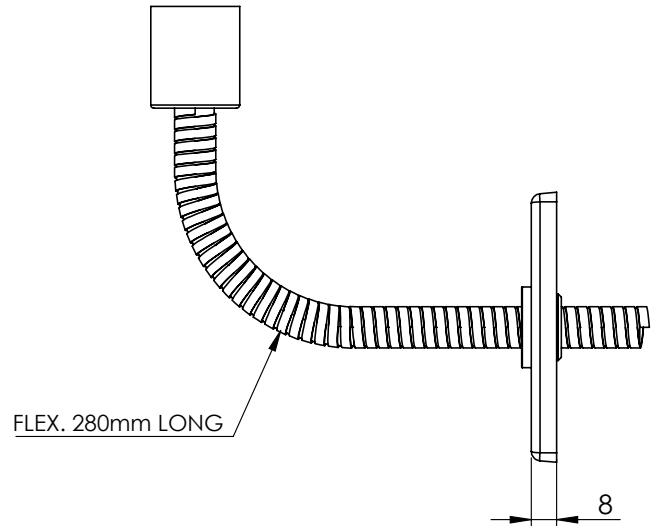

REVISION: A

COPYRIGHT © LBIP LTD. ALL RIGHTS RESERVED

TEST PRESSURE:	6 BAR
MAX WORKING PRESSURE:	3 BAR
CONNECTIONS:	1/2" BSP
BTU/HR @ DELTA 60:	1789
WATTAGE (W):	524
ELECTRIC ELEMENT (W):	200
ELECTRICAL ELEMENT IP RATING:	IPX5

THIS LEFROY BROOKS RAIL IS SUITABLE FOR BOTH OPEN AND CLOSED CIRCUITS

DIMENSIONS IN MILLIMETRES

LEFROY BROOKS

IBROC HOUSE ESSEX ROAD
HODDESDON HERTS EN11 0QS UK
T: +44 (0)1992 708 316 F: +44 (0)1992 708 317

MK3214DF

ELECTRIC KIT

DIMENSIONAL DATA SHEET

DATE: 09/11/18

REVISION: A

COPYRIGHT © LBIP LTD. ALL RIGHTS RESERVED

DIMENSIONS IN MILLIMETRES

WHILST EVERY EFFORT IS MADE TO ENSURE THE ACCURACY OF THESE DATA SHEETS THEY ARE SUBJECT TO CHANGE WITHOUT NOTICE AS PART OF THE COMPANY'S PRODUCT DEVELOPMENT PROCESS