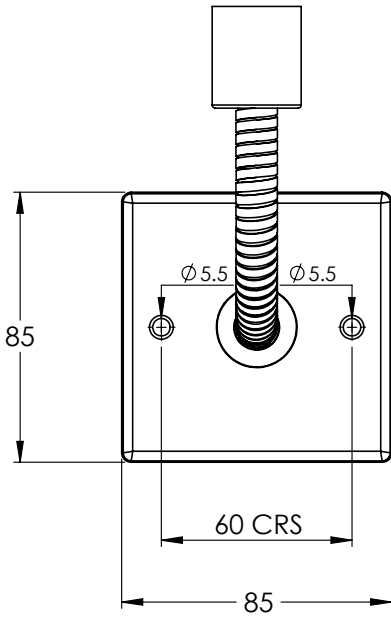

REVISION: A

COPYRIGHT © LBIP LTD. ALL RIGHTS RESERVED

TEST PRESSURE:	6 BAR
MAX WORKING PRESSURE:	3 BAR
CONNECTIONS:	1/2" BSP
BTU/HR @ DELTA 60:	1789
WATTAGE (W):	524
ELECTRIC ELEMENT (W):	200
ELECTRICAL ELEMENT IP RATING:	IPX5

THIS LEFROY BROOKS RAIL IS SUITABLE FOR BOTH OPEN AND CLOSED CIRCUITS

DIMENSIONS IN MILLIMETRES

LEFROY BROOKS

IBROC HOUSE ESSEX ROAD
HODDESDON HERTS EN11 0QS UK
T: +44 (0)1992 708 316 F: +44 (0)1992 708 317

MK3214DF

ELECTRIC KIT

DIMENSIONAL DATA SHEET

DATE: 09/11/18

REVISION: A

COPYRIGHT © LBIP LTD. ALL RIGHTS RESERVED

DIMENSIONS IN MILLIMETRES

WHILST EVERY EFFORT IS MADE TO ENSURE THE ACCURACY OF THESE DATA SHEETS THEY ARE SUBJECT TO CHANGE WITHOUT NOTICE AS PART OF THE COMPANY'S PRODUCT DEVELOPMENT PROCESS