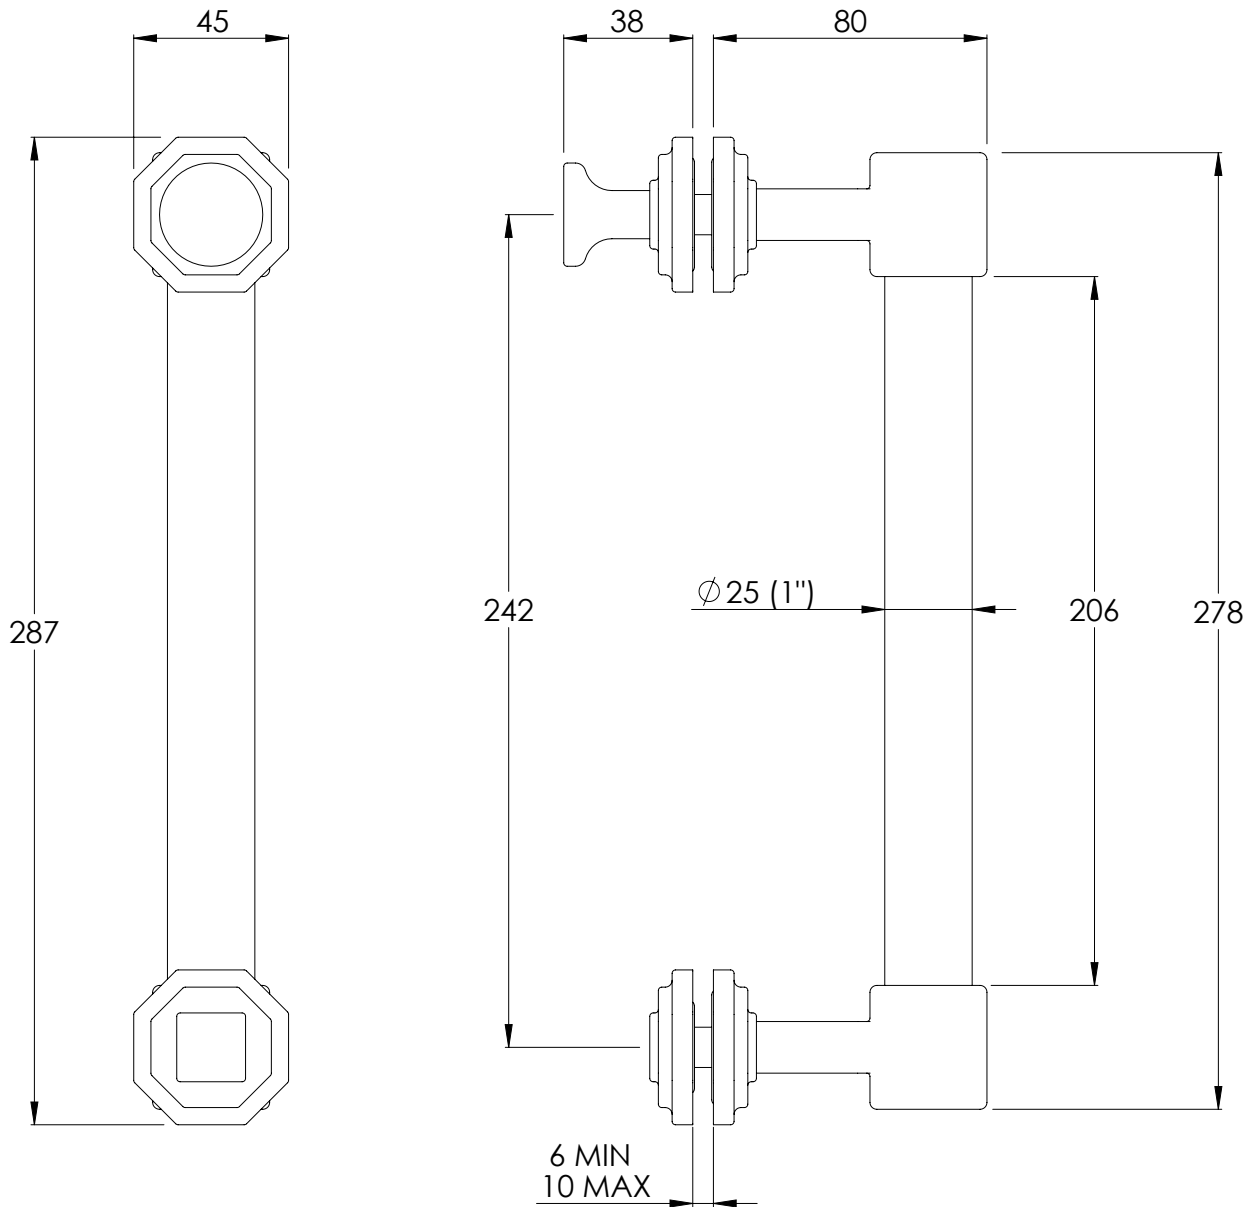

# MK4680

MACKINTOSH SINGLE SIDED SHOWER DOOR  
HANDLE

DIMENSIONAL DATA SHEET

DATE: 24/05/2019

REVISION: B

COPYRIGHT © LBIP LTD. ALL RIGHTS RESERVED

DIMENSIONS IN MILLIMETRES

WHILST EVERY EFFORT IS MADE TO ENSURE THE ACCURACY OF THESE DATA SHEETS THEY ARE SUBJECT TO CHANGE WITHOUT NOTICE AS PART OF THE COMPANY'S PRODUCT DEVELOPMENT PROCESS