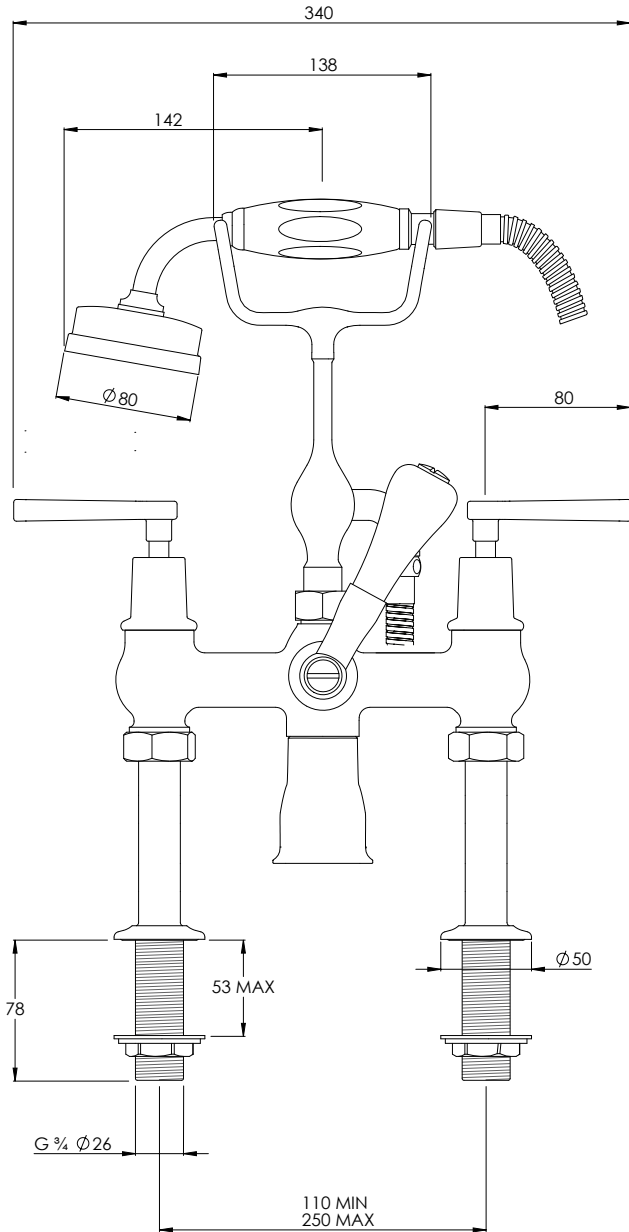

LEFROY BROOKS

IBROC HOUSE ESSEX ROAD
HODDESDON HERTS EN11 0QS UK
T: +44 (0)1992 708 316 F: +44 (0)1992 708 317

ML1100

MACKINTOSH LEVER DECK MOUNTED BATH
SHOWER MIXER WITH EASY CLEAN HAND SHOWER

DIMENSIONAL DATA SHEET

DATE: 03/05/24

REVISION: B

COPYRIGHT © LBIP LTD. ALL RIGHTS RESERVED

DIMENSIONS IN MILLIMETRES

WHILST EVERY EFFORT IS MADE TO ENSURE THE ACCURACY OF THESE DATA SHEETS THEY ARE SUBJECT TO CHANGE WITHOUT NOTICE AS PART OF THE COMPANY'S PRODUCT DEVELOPMENT PROCESS