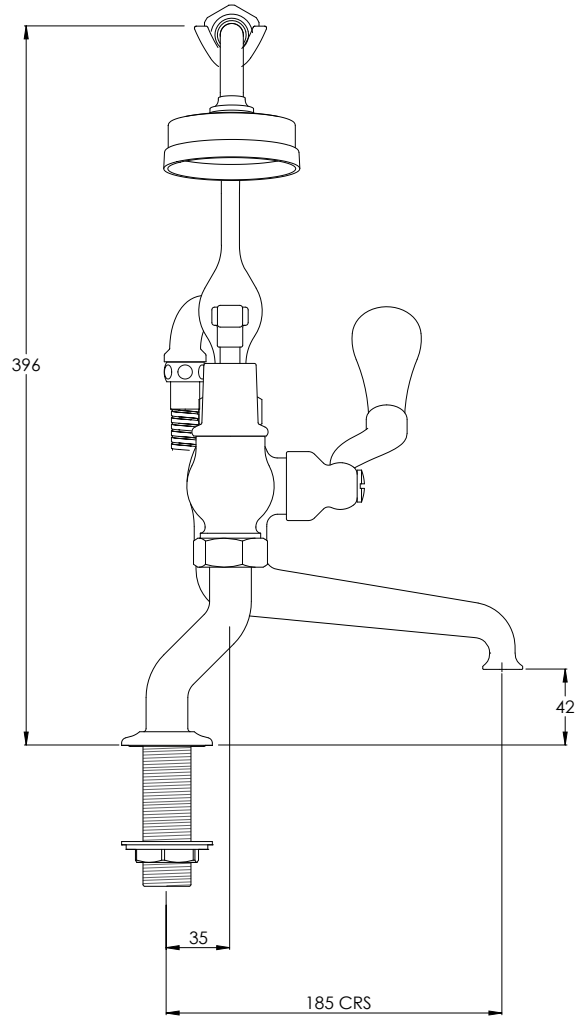

LEFROY BROOKS

IBROC HOUSE ESSEX ROAD
HODDESDON HERTS EN11 0QS UK
T: +44 (0)1992 708 316 F: +44 (0)1992 708 317

ML1100

MACKINTOSH LEVER DECK MOUNTED BATH
SHOWER MIXER WITH EASY CLEAN HAND SHOWER

DIMENSIONAL DATA SHEET

DATE: 03/05/24

REVISION: B

COPYRIGHT © LBIP LTD. ALL RIGHTS RESERVED

DIMENSIONS IN MILLIMETRES

WHILST EVERY EFFORT IS MADE TO ENSURE THE ACCURACY OF THESE DATA SHEETS THEY ARE SUBJECT TO CHANGE WITHOUT NOTICE AS PART OF THE COMPANY'S PRODUCT DEVELOPMENT PROCESS