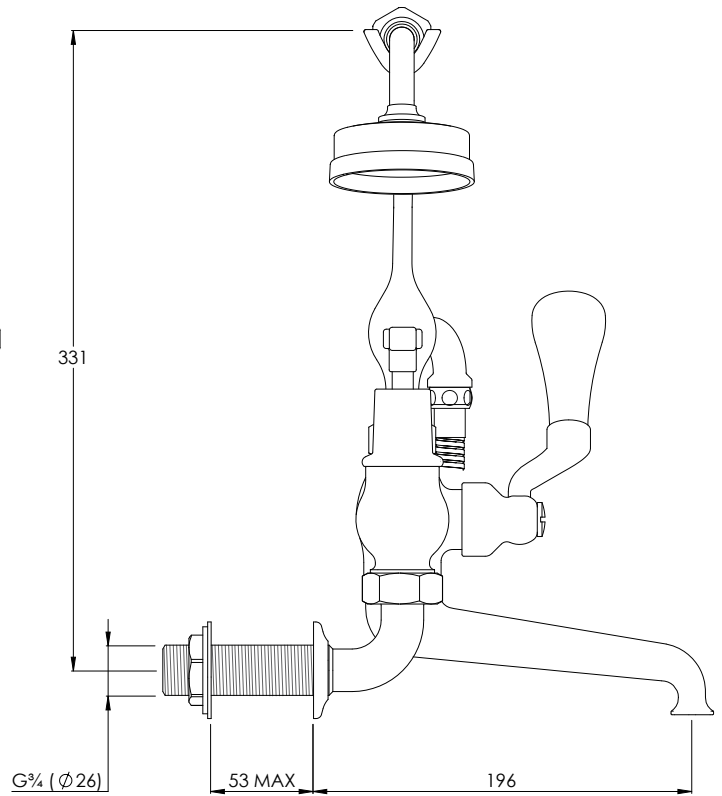

# ML1166

MACKINTOSH LEVER WALL MOUNTED BATH SHOWER  
MIXER WITH EASY CLEAN HAND SHOWER

DIMENSIONAL DATA SHEET

DATE: 18/04/2024

REVISION: B

COPYRIGHT © LBIP LTD. ALL RIGHTS RESERVED

DIMENSIONS IN MILLIMETRES