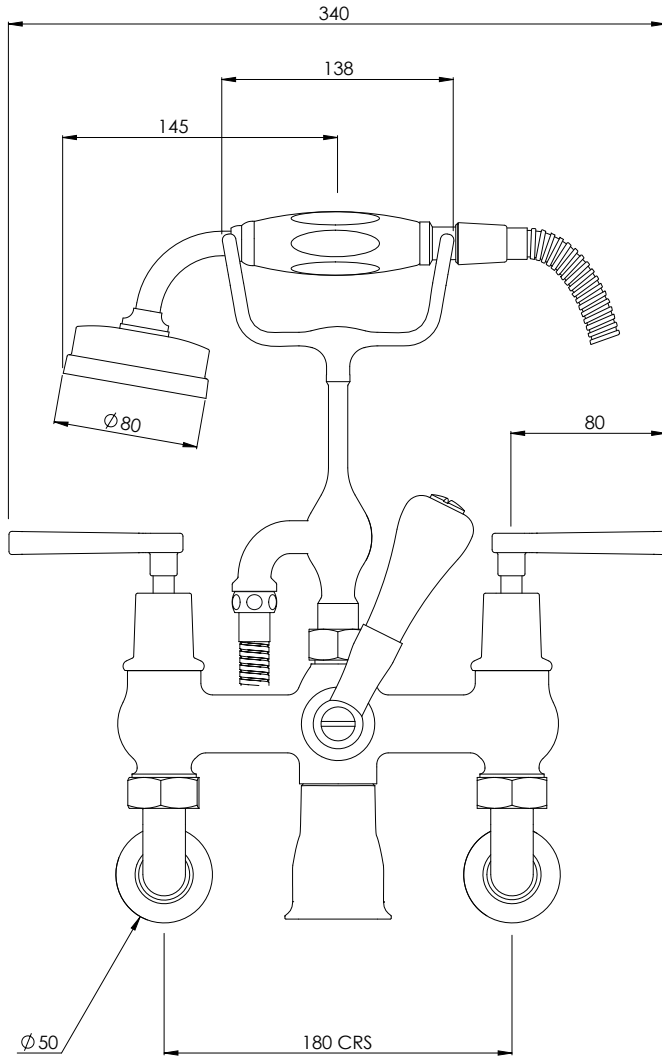

# ML1166

MACKINTOSH LEVER WALL MOUNTED BATH SHOWER  
MIXER WITH EASY CLEAN HAND SHOWER

DIMENSIONAL DATA SHEET

DATE: 18/04/2024

REVISION: B

COPYRIGHT © LBIP LTD. ALL RIGHTS RESERVED

DIMENSIONS IN MILLIMETRES