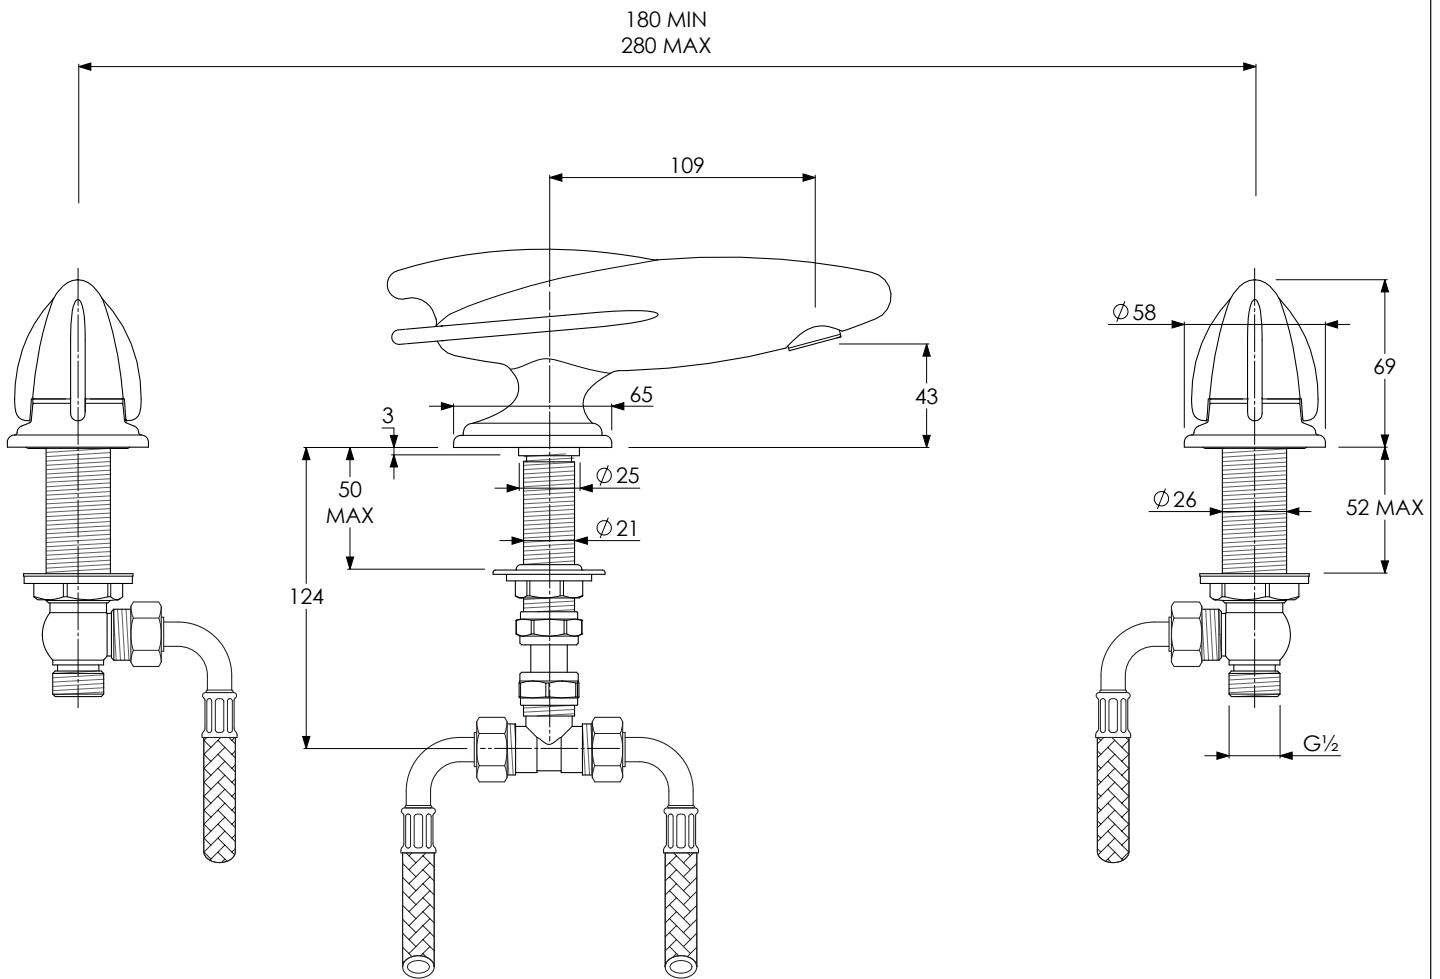

# RH1236

BELLE AIRE DECK MOUNTED BASIN MIXER  
WITH CLICK-UP WASTE

## DIMENSIONAL DATA SHEET

DATE: 02/01/2019

REVISION: A

COPYRIGHT © LBIP LTD. ALL RIGHTS RESERVED

DIMENSIONS IN MILLIMETRES

WHILST EVERY EFFORT IS MADE TO ENSURE THE ACCURACY OF THESE DATA SHEETS THEY ARE SUBJECT TO CHANGE WITHOUT NOTICE AS PART OF THE COMPANY'S PRODUCT DEVELOPMENT PROCESS