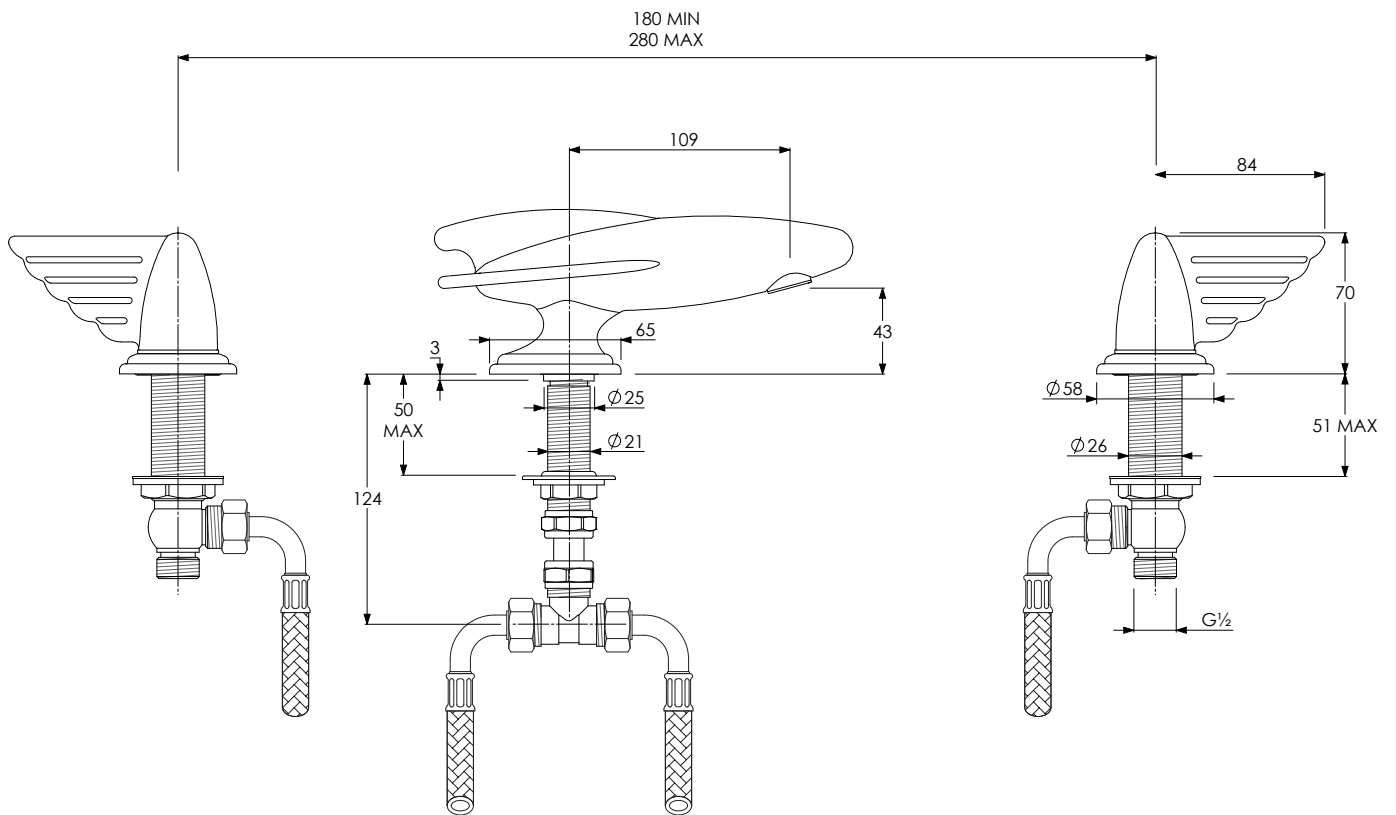

LEFROY BROOKS

IBROC HOUSE ESSEX ROAD
HODDESDON HERTS EN11 0QS UK
T: +44 (0)1992 708 316 F: +44 (0)1992 708 317

RL1236

BELLE AIRE THREE HOLE LEVER DECK MOUNTED
BASIN MIXER WITH CLICK-UP WASTE

DIMENSIONAL DATA SHEET

DATE: 03/06/2019

REVISION: B

COPYRIGHT © LBIP LTD. ALL RIGHTS RESERVED

DIMENSIONS IN MILLIMETRES

WHILST EVERY EFFORT IS MADE TO ENSURE THE ACCURACY OF THESE DATA SHEETS THEY ARE SUBJECT TO CHANGE WITHOUT NOTICE AS PART OF THE COMPANY'S PRODUCT DEVELOPMENT PROCESS