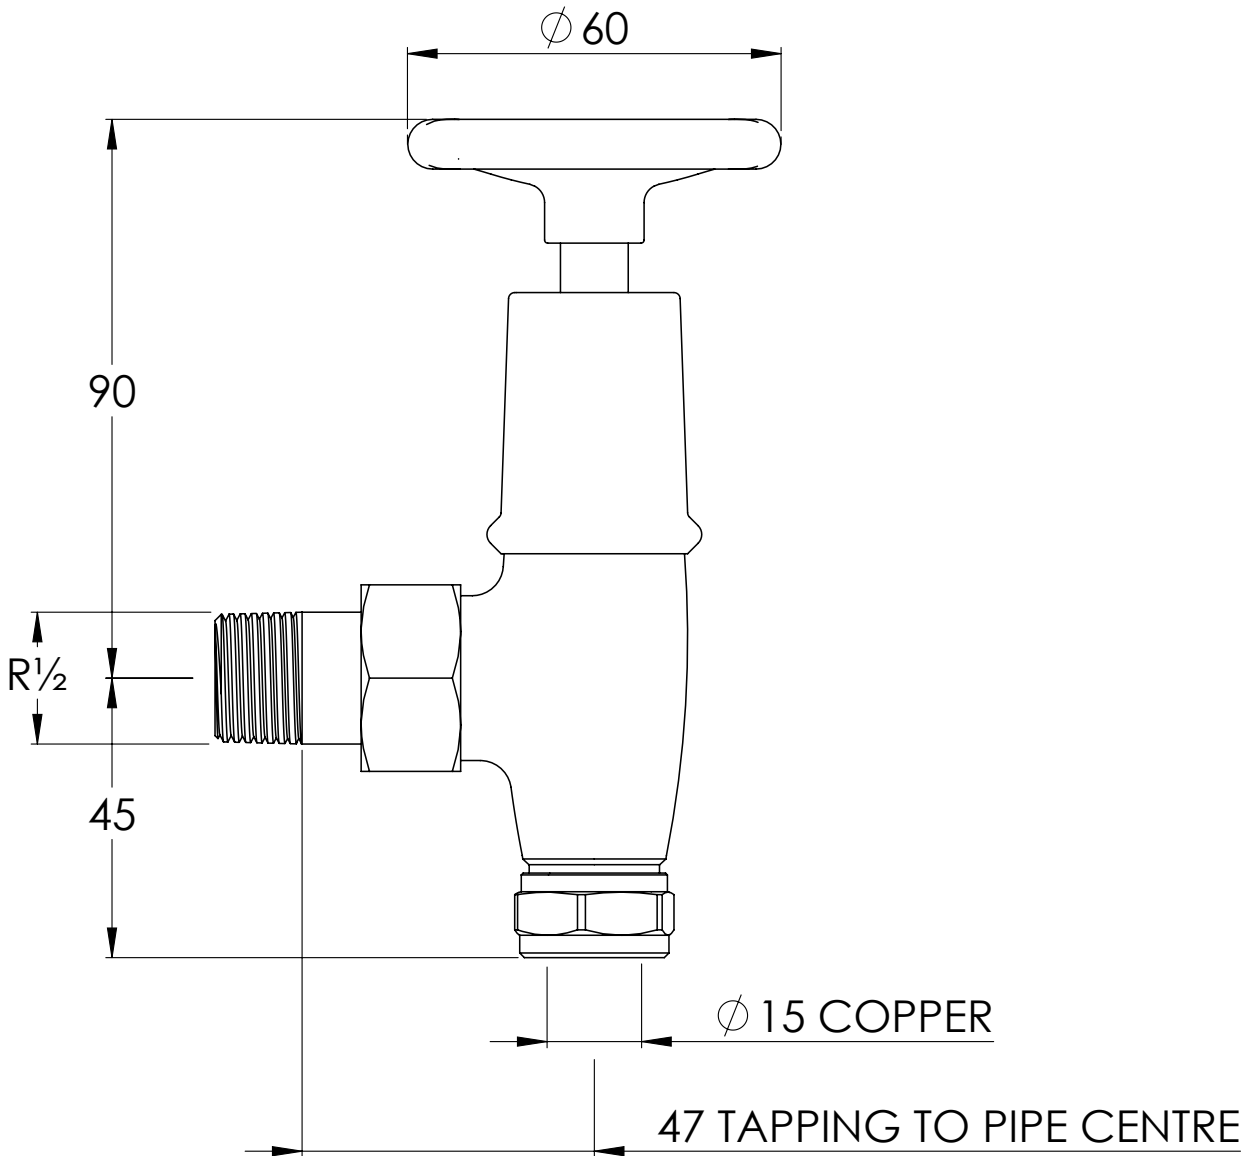

LEFROY BROOKS

IBROC HOUSE ESSEX ROAD
HODDESDON HERTS EN11 0QS UK
T: +44 (0)1992 708 316 F: +44 (0)1992 708 317

TH1150

TEN TEN HANDWHEEL RADIATOR STOPCOCK

DIMENSIONAL DATA SHEET

DATE: 17/09/2020

REVISION: B

COPYRIGHT © LBIP LTD. ALL RIGHTS RESERVED

DIMENSIONS IN MILLIMETRES

WHILST EVERY EFFORT IS MADE TO ENSURE THE ACCURACY OF THESE DATA SHEETS THEY ARE SUBJECT TO CHANGE WITHOUT NOTICE AS PART OF THE COMPANY'S PRODUCT DEVELOPMENT PROCESS