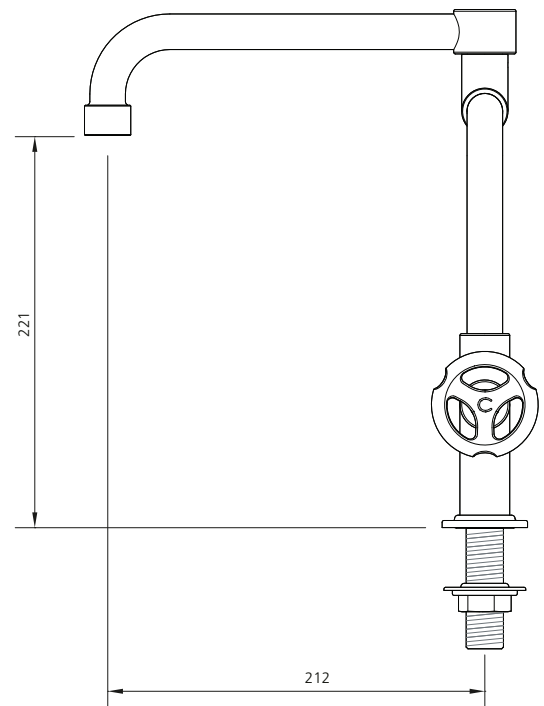

# TH1519

TEN TEN KITCHEN BRIDGE MIXER WITH  
HANDWHEELS

## DIMENSIONAL DATA SHEET

DATE: 12/08/19

REVISION: B

COPYRIGHT © LBIP LTD. ALL RIGHTS RESERVED

DIMENSIONS IN MILLIMETRES

WHILST EVERY EFFORT IS MADE TO ENSURE THE ACCURACY OF THESE DATA SHEETS THEY ARE SUBJECT TO CHANGE WITHOUT NOTICE AS PART OF THE COMPANY'S PRODUCT DEVELOPMENT PROCESS