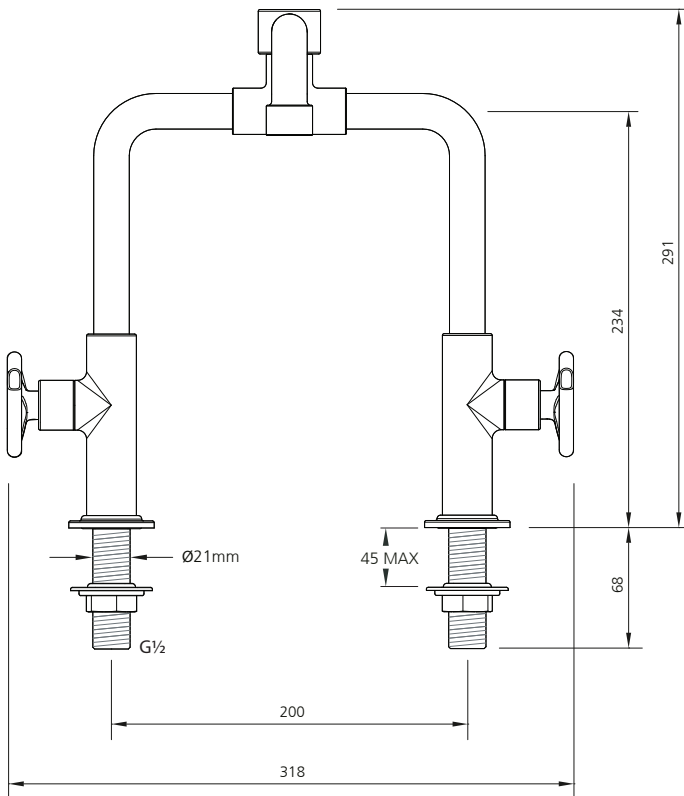

# TH1519

TEN TEN KITCHEN BRIDGE MIXER WITH  
HANDWHEELS

## DIMENSIONAL DATA SHEET

DATE: 12/08/19

REVISION: B

COPYRIGHT © LBIP LTD. ALL RIGHTS RESERVED

DIMENSIONS IN MILLIMETRES

WHILST EVERY EFFORT IS MADE TO ENSURE THE ACCURACY OF THESE DATA SHEETS THEY ARE SUBJECT TO CHANGE WITHOUT NOTICE AS PART OF THE COMPANY'S PRODUCT DEVELOPMENT PROCESS