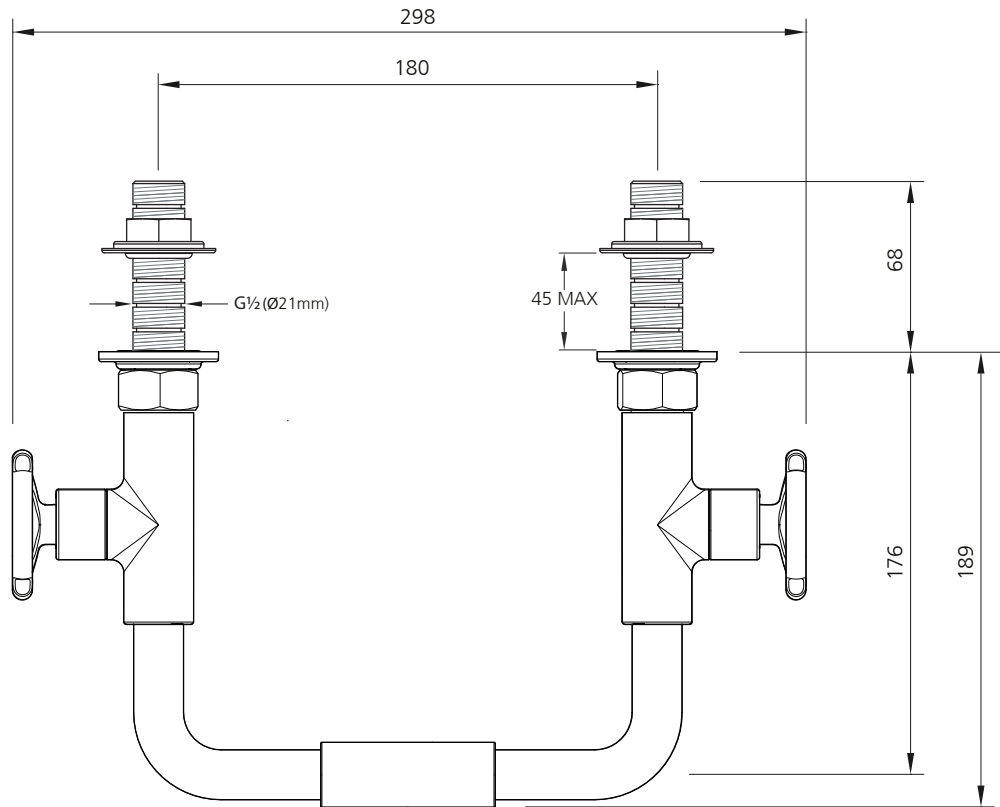

LEFROY BROOKS

IBROC HOUSE ESSEX ROAD
HODDESDON HERTS EN11 0QS UK
T: +44 (0)1992 708 316 F: +44 (0)1992 708 317

TH9005

TEN TEN WALL MOUNTED BASIN BRIDGE MIXER
WITH HANDWHEELS

DIMENSIONAL DATA SHEET

DATE: 07/12/16

REVISION: C

DIMENSIONS IN MILLIMETRES

COPYRIGHT © LBIP LTD. ALL RIGHTS RESERVED