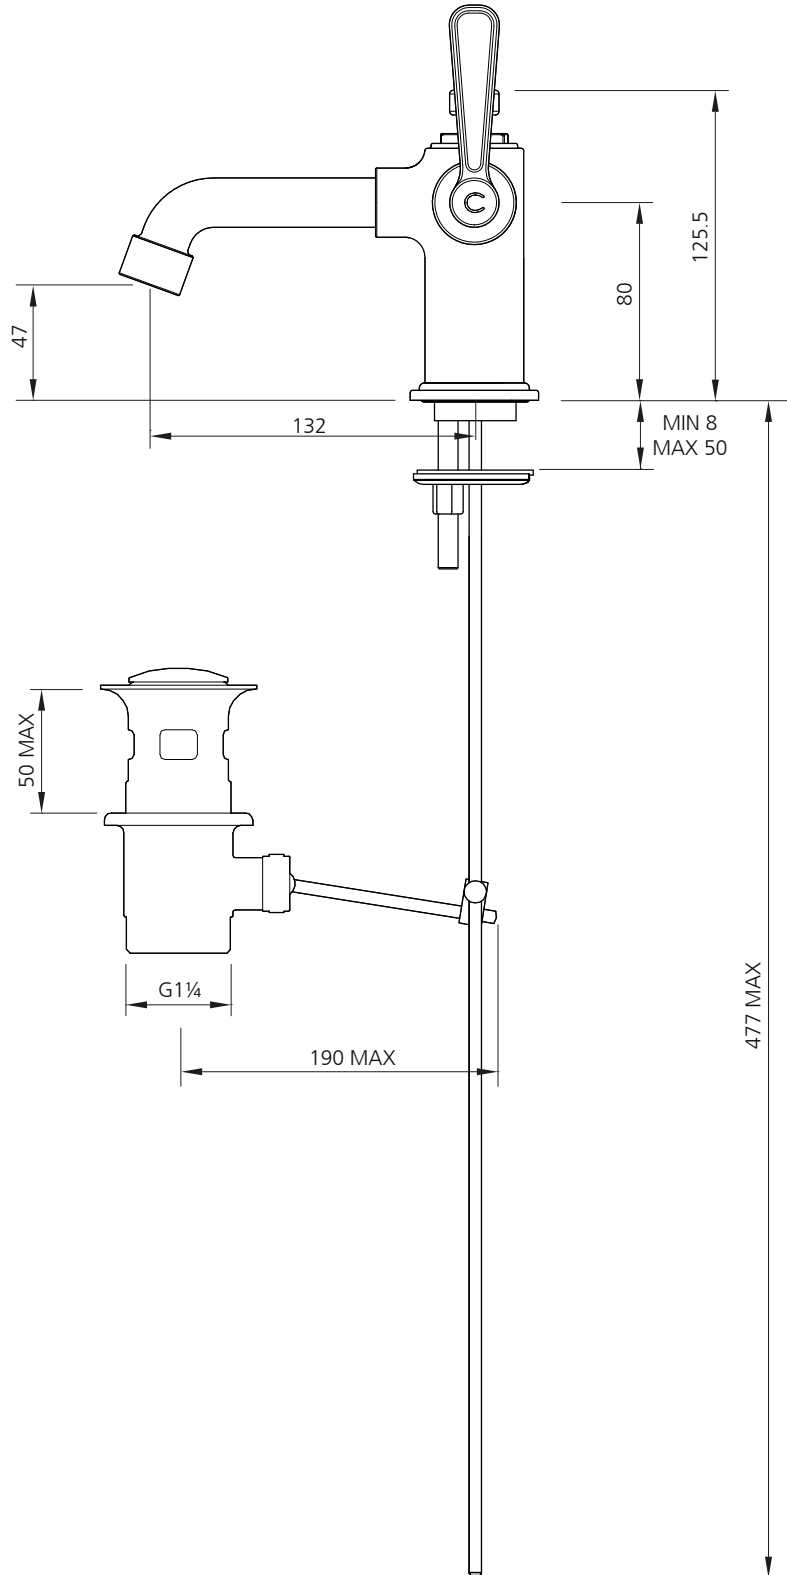

LEFROY BROOKS

IBROC HOUSE ESSEX ROAD
HODDESDON HERTS EN11 0QS UK
T: +44 (0)1992 708 316 F: +44 (0)1992 708 317

TL1188

TEN TEN MONO BASIN MIXER WITH LEVERS

DIMENSIONAL DATA SHEET

DATE: 14/11/2023

REVISION: C

COPYRIGHT © LBIP LTD. ALL RIGHTS RESERVED

DIMENSIONS IN MILLIMETRES

WHILST EVERY EFFORT IS MADE TO ENSURE THE ACCURACY OF THESE DATA SHEETS THEY ARE SUBJECT TO CHANGE WITHOUT NOTICE AS PART OF THE COMPANY'S PRODUCT DEVELOPMENT PROCESS