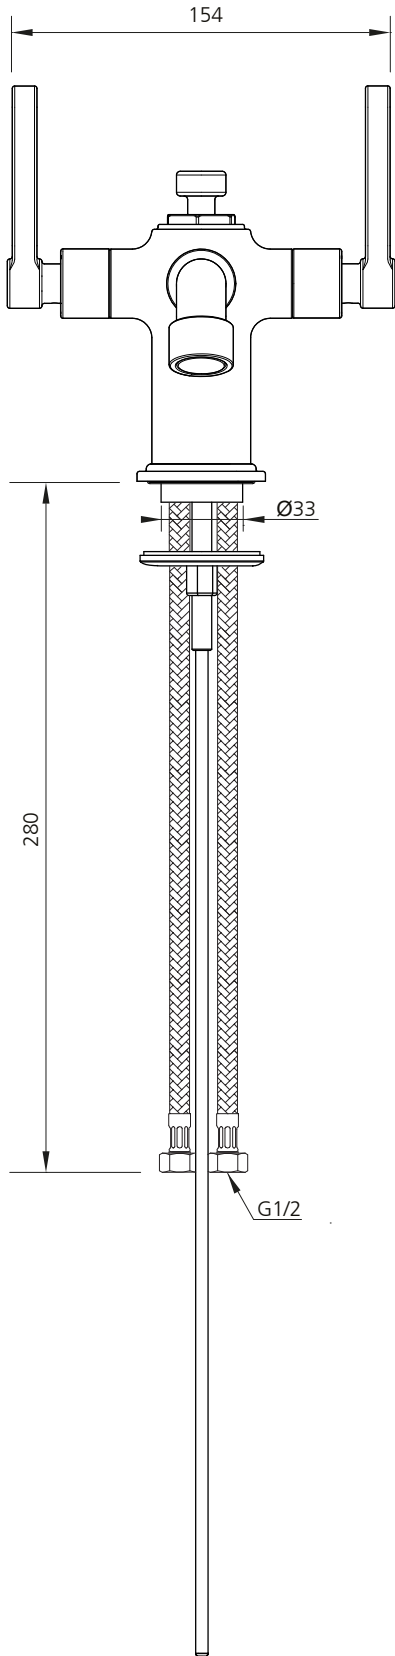

LEFROY BROOKS

IBROC HOUSE ESSEX ROAD
HODDESDON HERTS EN11 0QS UK
T: +44 (0)1992 708 316 F: +44 (0)1992 708 317

TL1188

TEN TEN MONO BASIN MIXER WITH LEVERS

DIMENSIONAL DATA SHEET

DATE: 14/11/2023

REVISION: C

COPYRIGHT © LBIP LTD. ALL RIGHTS RESERVED

DIMENSIONS IN MILLIMETRES

WHILST EVERY EFFORT IS MADE TO ENSURE THE ACCURACY OF THESE DATA SHEETS THEY ARE SUBJECT TO CHANGE WITHOUT NOTICE AS PART OF THE COMPANY'S PRODUCT DEVELOPMENT PROCESS