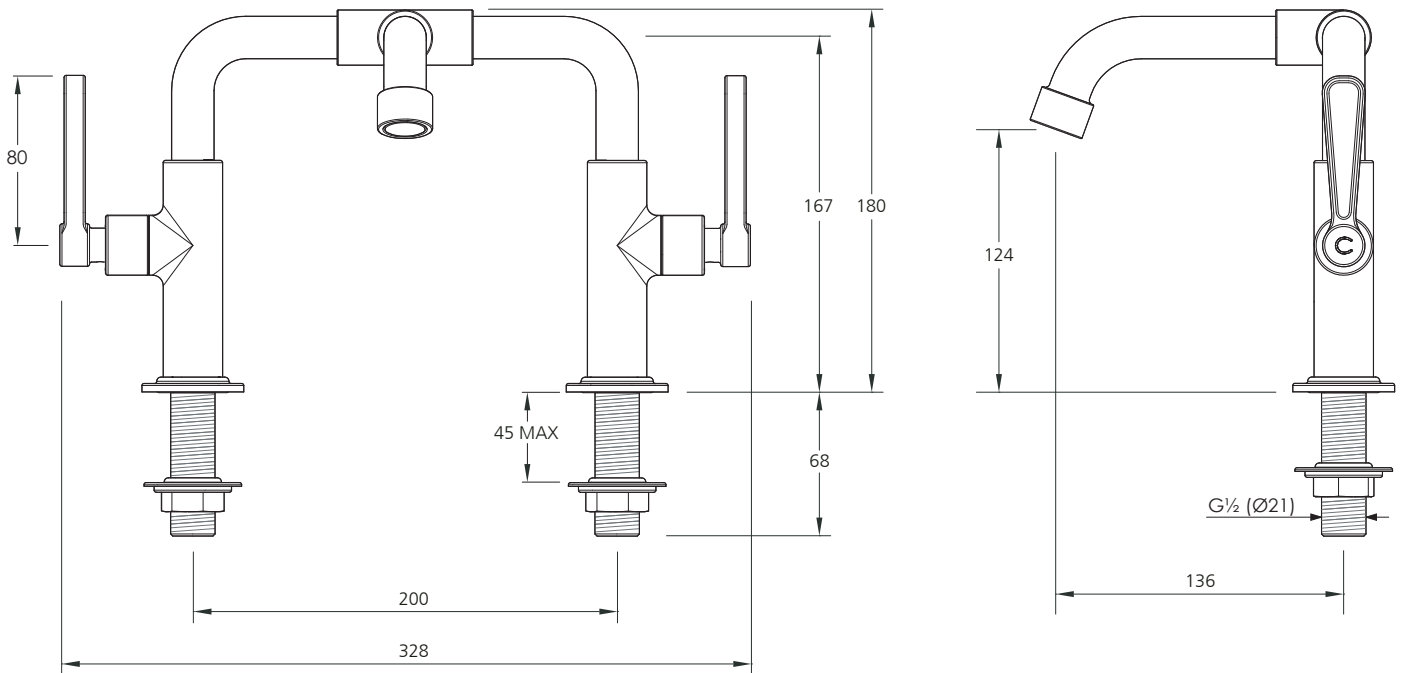

LEFROY BROOKS

IBROC HOUSE ESSEX ROAD
HODDESDON HERTS EN11 0QS UK
T: +44 (0)1992 708 316 F: +44 (0)1992 708 317

TL9004

TEN TEN DECK MOUNTED BASIN BRIDGE MIXER
WITH LEVERS

DIMENSIONAL DATA SHEET

DATE: 06/04/18

REVISION: C

COPYRIGHT © LBIP LTD. ALL RIGHTS RESERVED

DIMENSIONS IN MILLIMETRES

WHILST EVERY EFFORT IS MADE TO ENSURE THE ACCURACY OF THESE DATA SHEETS THEY ARE SUBJECT TO CHANGE WITHOUT NOTICE AS PART OF THE COMPANY'S PRODUCT DEVELOPMENT PROCESS