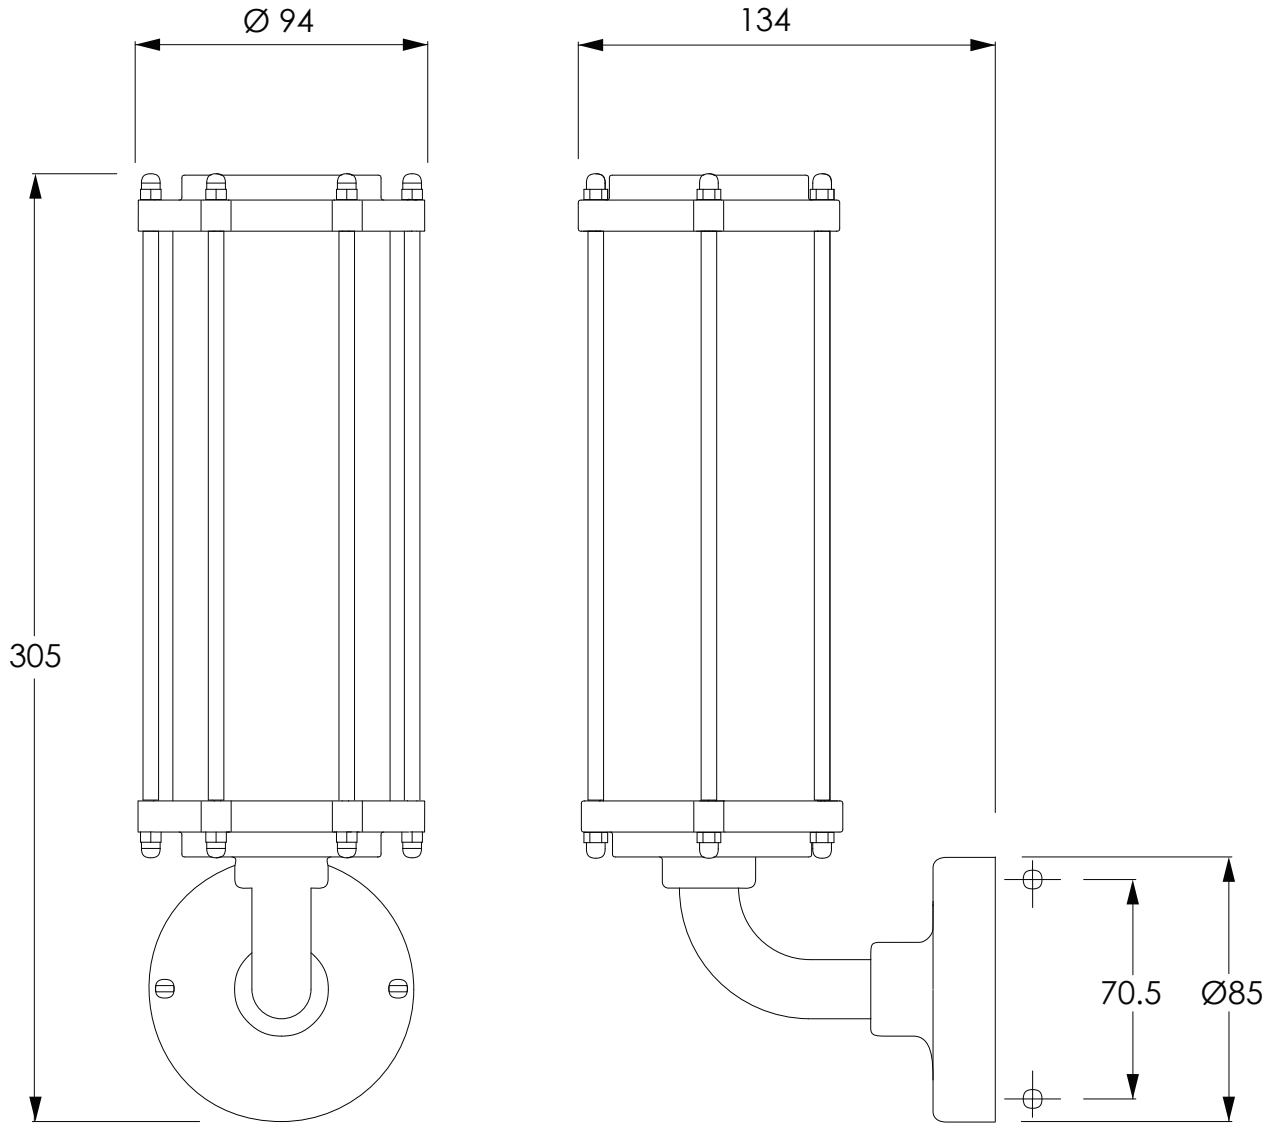

LEFROY BROOKS

IBROC HOUSE ESSEX ROAD
HODDESDON HERTS EN11 OQS UK
T: +44 (0)1992 708 316 F: +44 (0)1992 708 317

TT4014

TEN TEN WALL LAMP

DIMENSIONAL DATA SHEET

DATE: 13/06/2018

REVISION: A

COPYRIGHT © LBP LTD. ALL RIGHTS RESERVED

DIMENSIONS IN MILLIMETRES

WHILST EVERY EFFORT IS MADE TO ENSURE THE ACCURACY OF THESE DATA SHEETS THEY ARE SUBJECT TO CHANGE WITHOUT NOTICE AS PART OF THE COMPANY'S PRODUCT DEVELOPMENT PROCESS