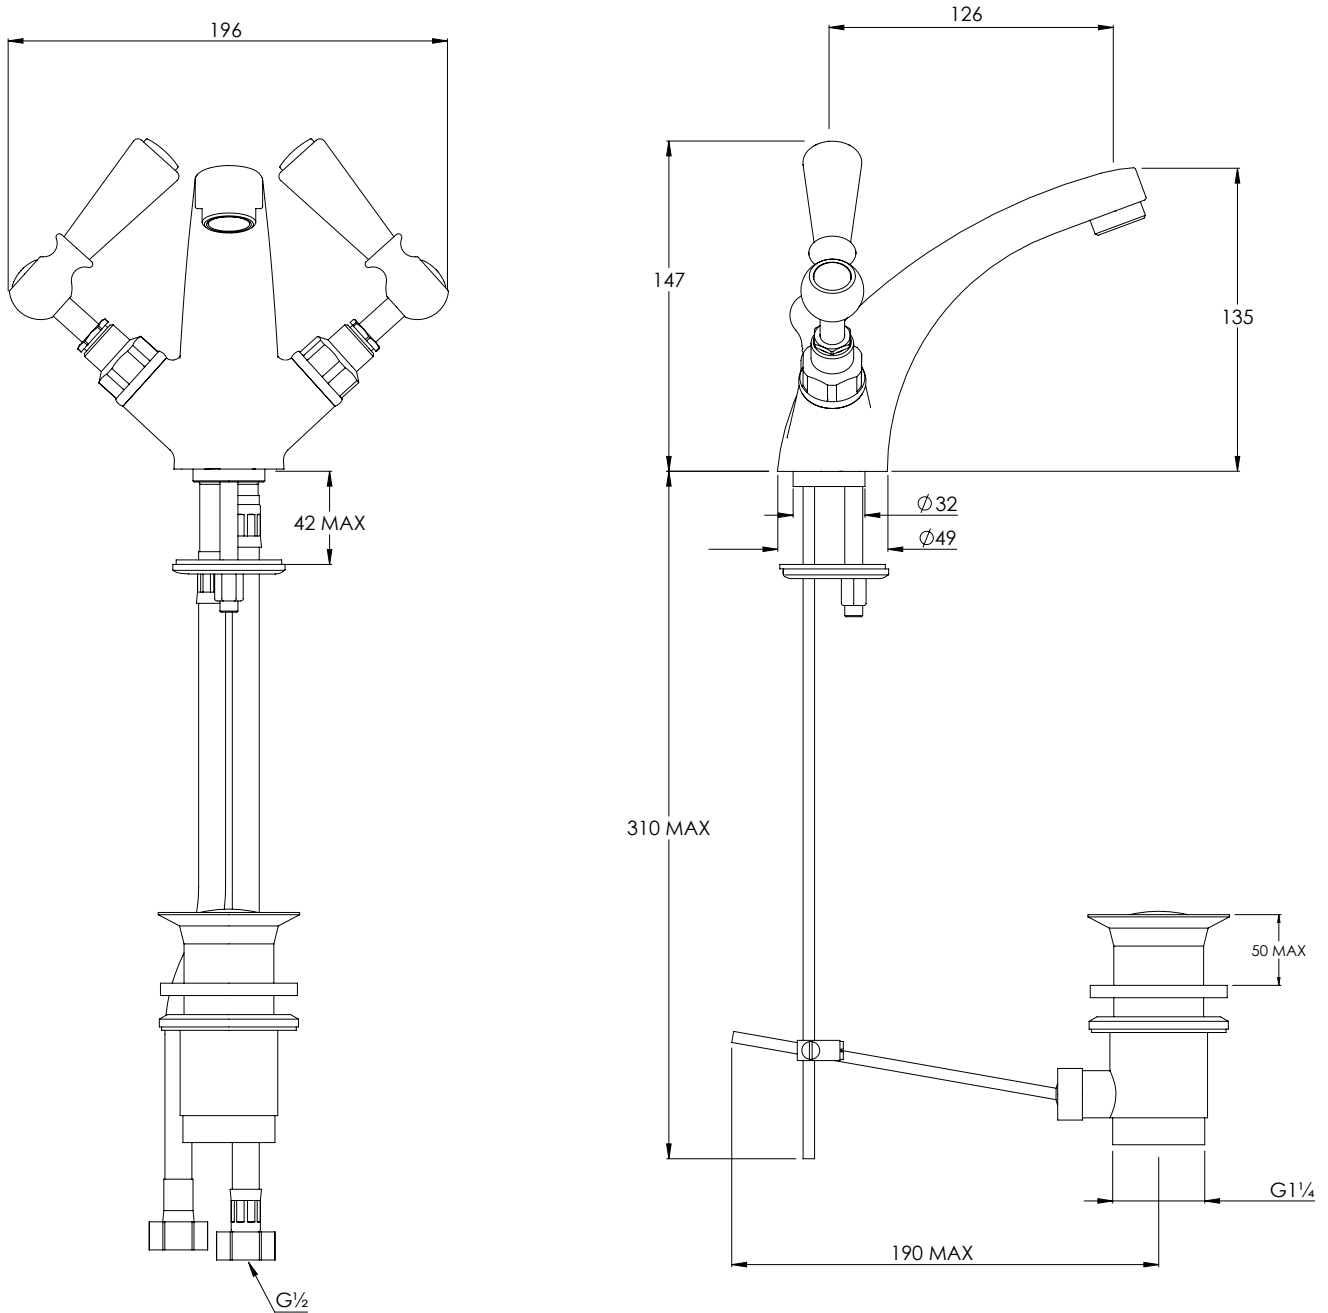

LEFROY BROOKS

IBROC HOUSE ESSEX ROAD
HODDESDON HERTS EN11 0QS UK
T: +44 (0)1992 708 316 F: +44 (0)1992 708 317

WL1185

CLASSIC MONO BASIN MIXER WITH WHITE
LEVERS AND POP-UP WASTE

DIMENSIONAL DATA SHEET

DATE: 26/11/2021

REVISION: D

COPYRIGHT © LBIP LTD. ALL RIGHTS RESERVED

DIMENSIONS IN MILLIMETRES

WHILST EVERY EFFORT IS MADE TO ENSURE THE ACCURACY OF THESE DATA SHEETS THEY ARE SUBJECT TO CHANGE WITHOUT NOTICE AS PART OF THE COMPANY'S PRODUCT DEVELOPMENT PROCESS