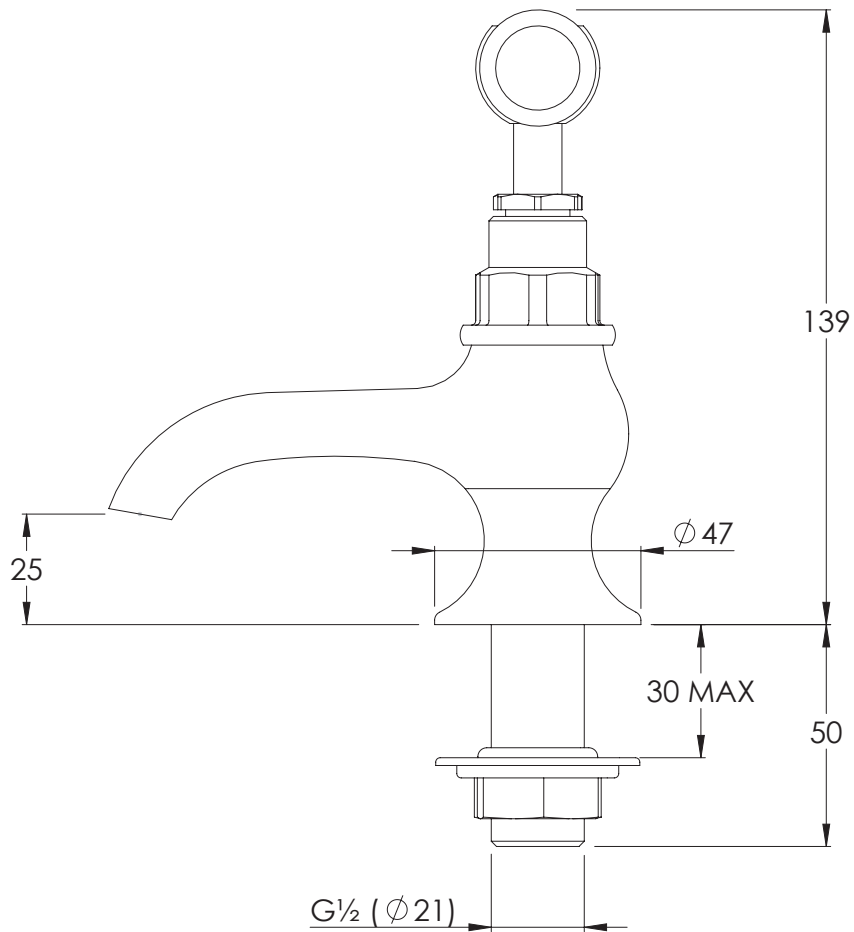

# WL8022

CLASSIC BASIN PILLAR TAPS WITH WHITE  
LEVERS

DIMENSIONAL DATA SHEET

DATE: 22/05/2019

REVISION: B

COPYRIGHT © LBIP LTD. ALL RIGHTS RESERVED

DIMENSIONS IN MILLIMETRES

WHILST EVERY EFFORT IS MADE TO ENSURE THE ACCURACY OF THESE DATA SHEETS THEY ARE SUBJECT TO CHANGE WITHOUT NOTICE AS PART OF THE COMPANY'S PRODUCT DEVELOPMENT PROCESS