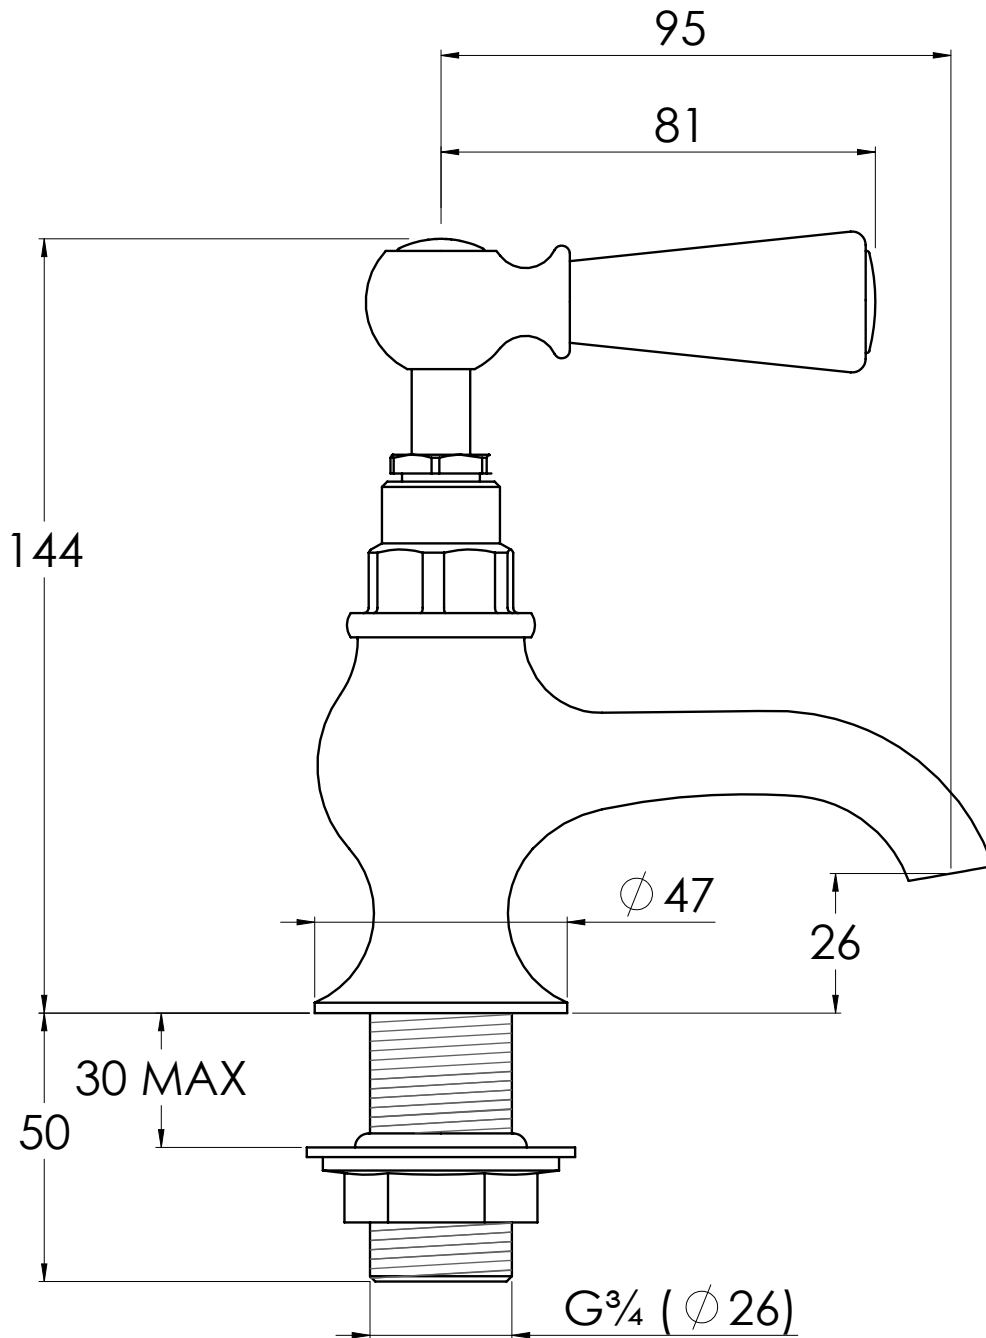

LEFROY BROOKS

IBROC HOUSE ESSEX ROAD
HODDESDON HERTS EN11 0QS UK
T: +44 (0)1992 708 316 F: +44 (0)1992 708 317

WL8054

CLASSIC BATH PILLAR TAPS WITH WHITE LEVERS
(1 PAIR)

DIMENSIONAL DATA SHEET

DATE: 03/06/2019

REVISION: B

COPYRIGHT © LBIP LTD. ALL RIGHTS RESERVED

DIMENSIONS IN MILLIMETRES

WHILST EVERY EFFORT IS MADE TO ENSURE THE ACCURACY OF THESE DATA SHEETS THEY ARE SUBJECT TO CHANGE WITHOUT NOTICE AS PART OF THE COMPANY'S PRODUCT DEVELOPMENT PROCESS