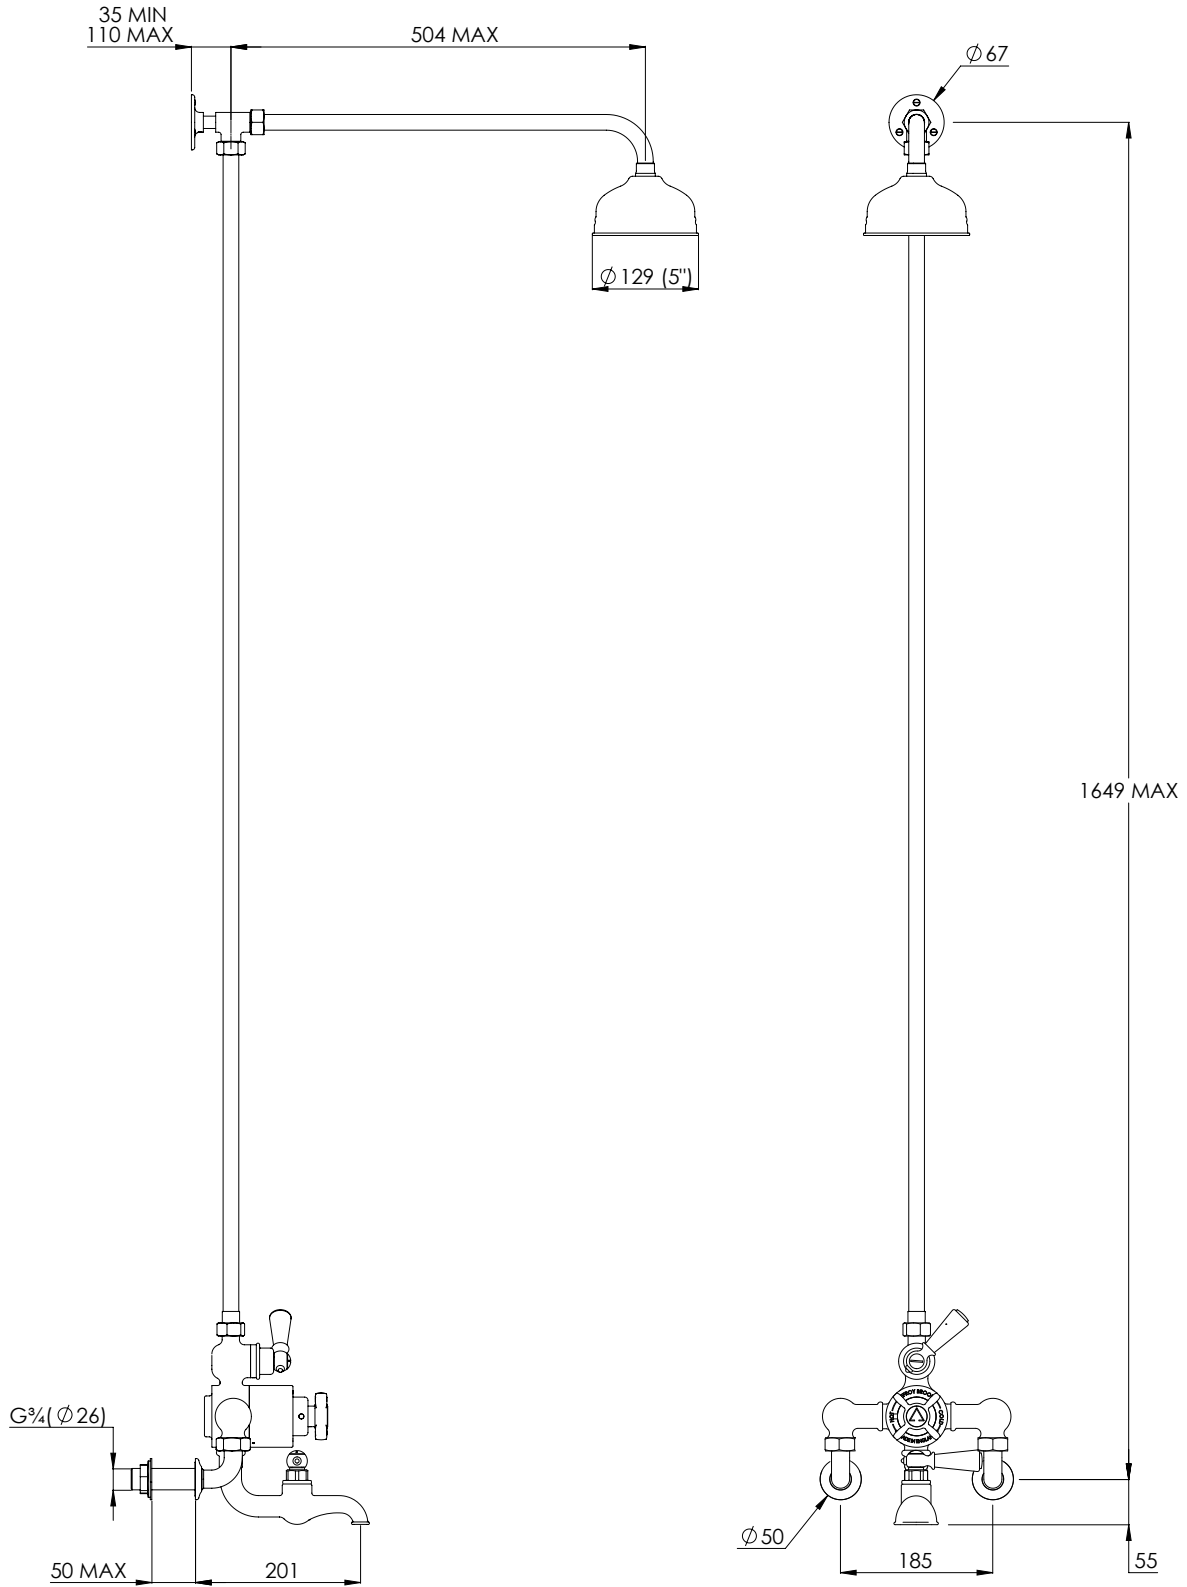

LEFROY BROOKS

IBROC HOUSE ESSEX ROAD
HODDESDON HERTS EN11 0QS UK
T: +44 (0)1992 708 316 F: +44 (0)1992 708 317

WM/BL8821

CLASSIC BLACK WALL MOUNTED THERMOSTATIC
BATH SHOWER MIXER WITH RISER KIT, 5" ROSE AND
ADJUSTABLE RISER PIPE BRACKET

DIMENSIONAL DATA SHEET

DATE: 12/10/2021

REVISION: A

COPYRIGHT © LBIP LTD. ALL RIGHTS RESERVED

DIMENSIONS IN MILLIMETRES

WHILST EVERY EFFORT IS MADE TO ENSURE THE ACCURACY OF THESE DATA SHEETS THEY ARE SUBJECT TO CHANGE WITHOUT NOTICE AS PART OF THE COMPANY'S PRODUCT DEVELOPMENT PROCESS