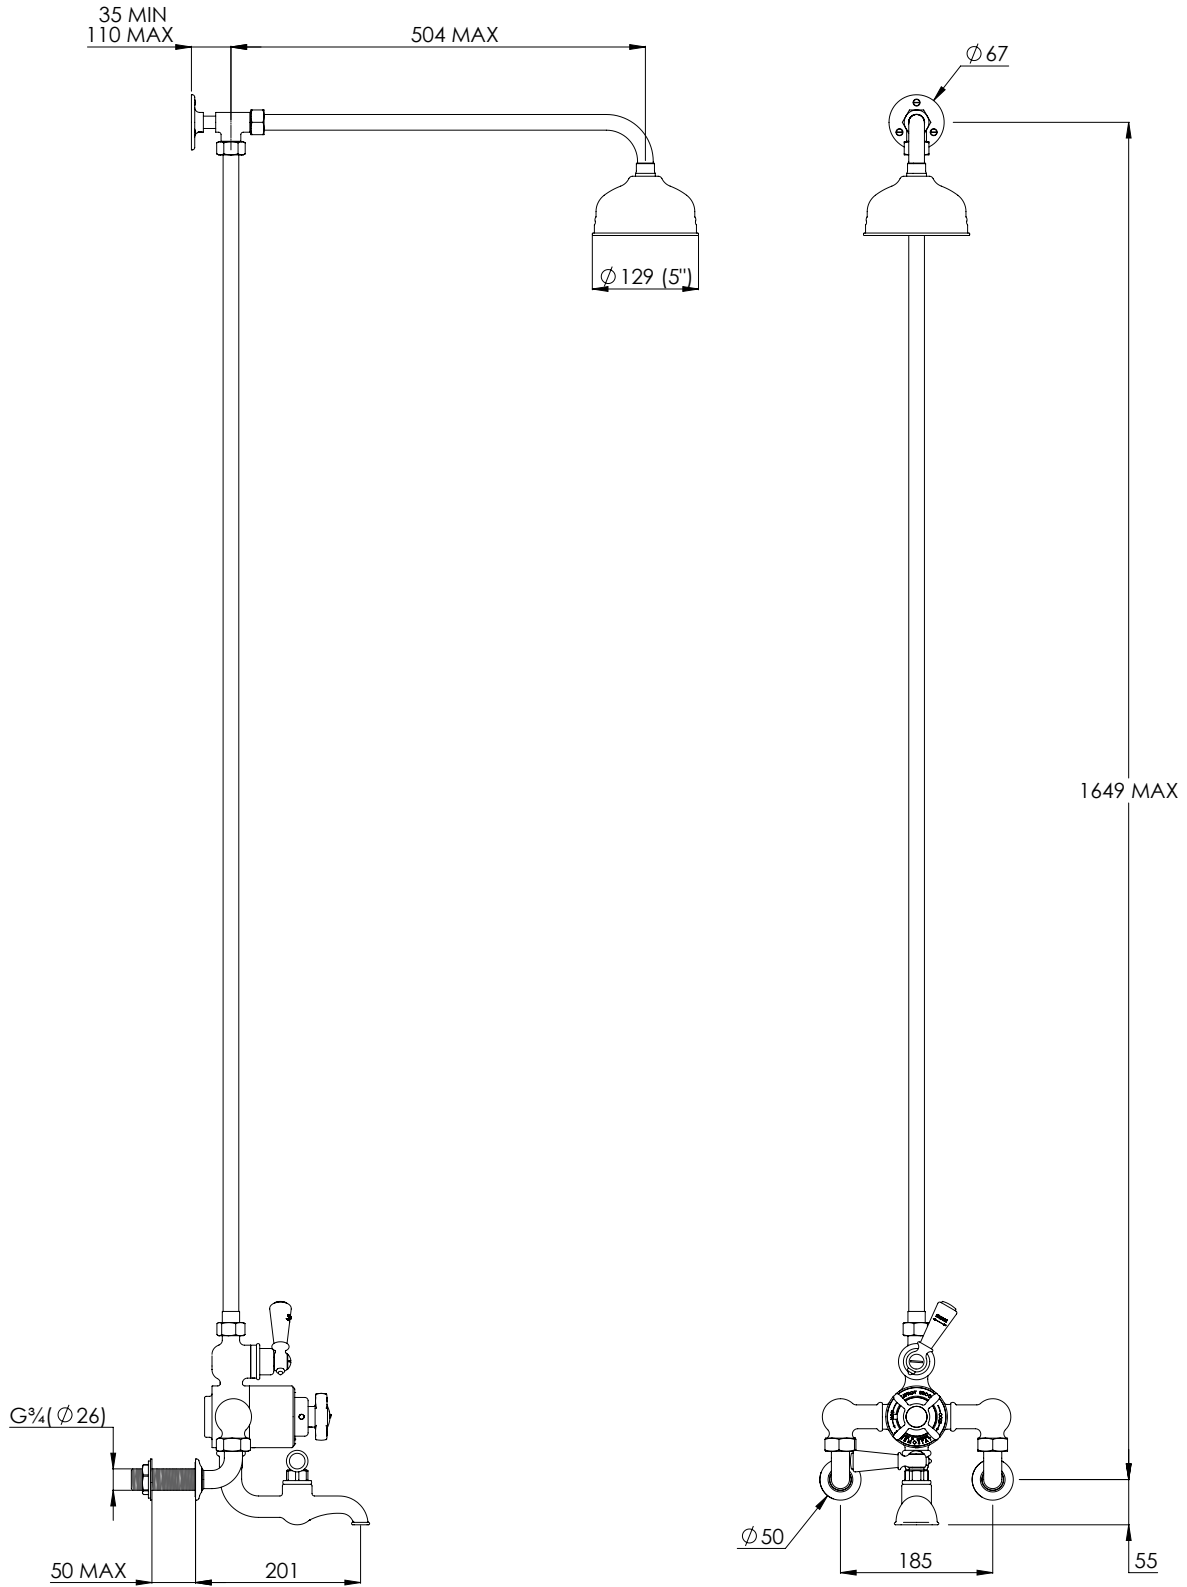

LEFROY BROOKS

IBROC HOUSE ESSEX ROAD
HODDESDON HERTS EN11 0QS UK
T: +44 (0)1992 708 316 F: +44 (0)1992 708 317

WM/GD8821

CLASSIC WALL MOUNTED THERMOSTATIC BATH
SHOWER MIXER WITH RISER KIT, 5" ROSE AND
ADJUSTABLE RISER PIPE BRACKET

DIMENSIONAL DATA SHEET

DATE: 17/06/2019

REVISION: C

COPYRIGHT © LBIP LTD. ALL RIGHTS RESERVED

DIMENSIONS IN MILLIMETRES

WHILST EVERY EFFORT IS MADE TO ENSURE THE ACCURACY OF THESE DATA SHEETS THEY ARE SUBJECT TO CHANGE WITHOUT NOTICE AS PART OF THE COMPANY'S PRODUCT DEVELOPMENT PROCESS