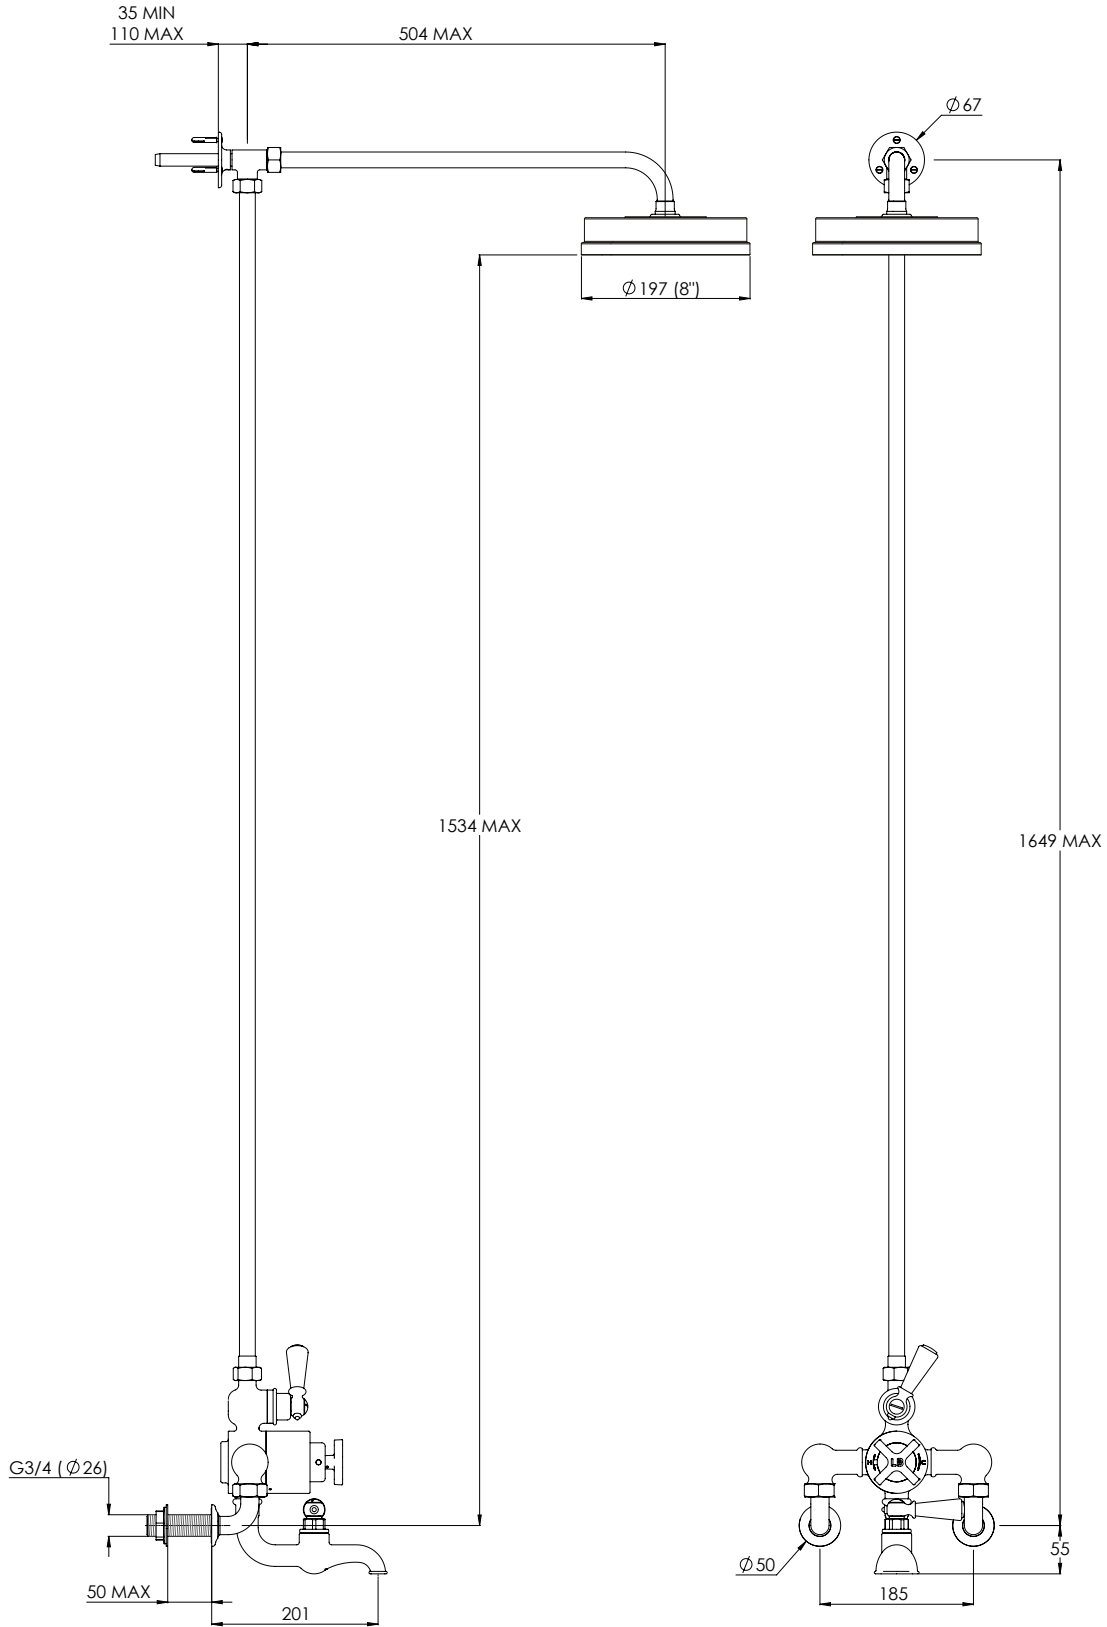

LEFROY BROOKS

IBROC HOUSE ESSEX ROAD
HODDESDON HERTS EN11 0QS UK
T: +44 (0)1992 708 316 F: +44 (0)1992 708 317

WM/MK8822

MACKINTOSH WALL MOUNTED THERMOSTATIC BATH
SHOWER MIXER WITH RISER & EASY CLEAN 8" ROSE

DIMENSIONAL DATA SHEET

DATE: 18/04/2024

REVISION: B

COPYRIGHT © LBIP LTD. ALL RIGHTS RESERVED

DIMENSIONS IN MILLIMETRES

WHILST EVERY EFFORT IS MADE TO ENSURE THE ACCURACY OF THESE DATA SHEETS THEY ARE SUBJECT TO CHANGE WITHOUT NOTICE AS PART OF THE COMPANY'S PRODUCT DEVELOPMENT PROCESS