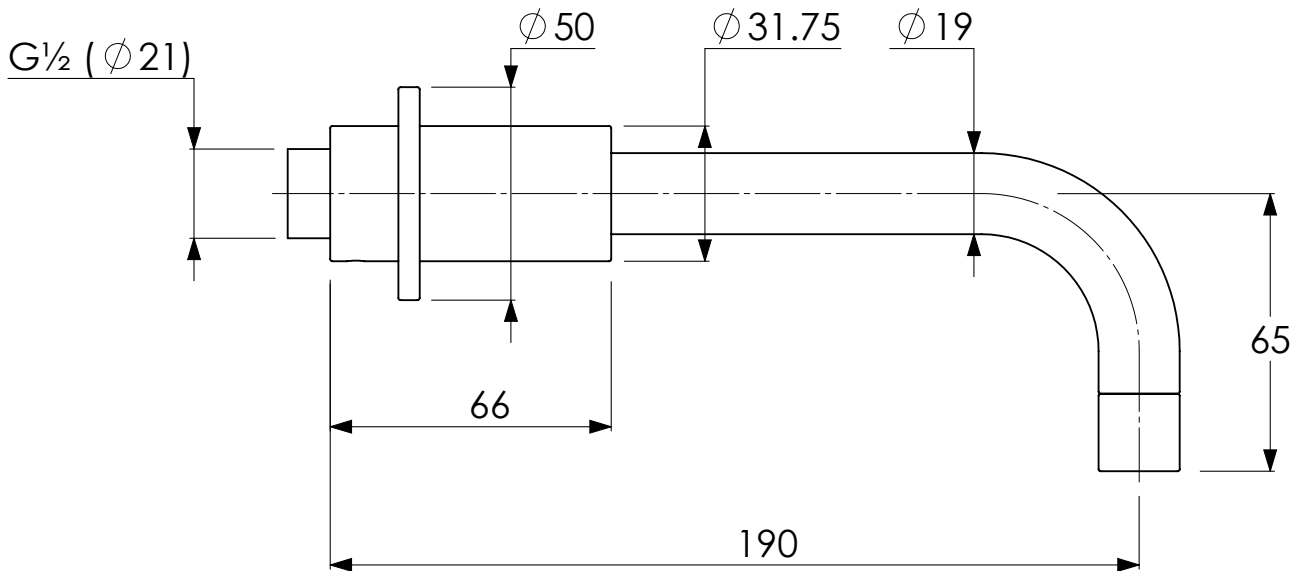

# X04135

ZU WALL MOUNTED BASIN SPOUT

DIMENSIONAL DATA SHEET

DATE: 28/05/2019

REVISION: C

COPYRIGHT © LBIP LTD. ALL RIGHTS RESERVED

DIMENSIONS IN MILLIMETRES

WHILST EVERY EFFORT IS MADE TO ENSURE THE ACCURACY OF THESE DATA SHEETS THEY ARE SUBJECT TO CHANGE WITHOUT NOTICE AS PART OF THE COMPANY'S PRODUCT DEVELOPMENT PROCESS