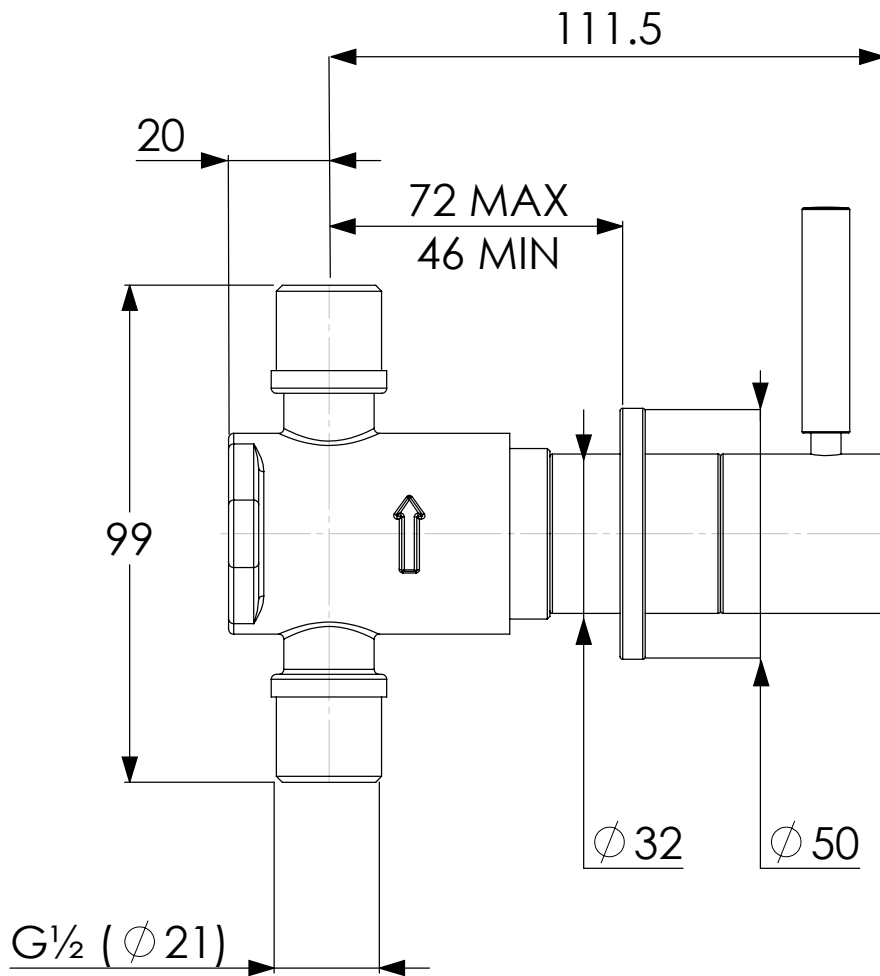

LEFROY BROOKS

IBROC HOUSE ESSEX ROAD
HODDESDON HERTS EN11 0QS UK
T: +44 (0)1992 708 316 F: +44 (0)1992 708 317

XO4220

Zu basin flow controls

DIMENSIONAL DATA SHEET

DATE: 17/11/2021

REVISION: A

COPYRIGHT © LBIP LTD. ALL RIGHTS RESERVED

DIMENSIONS IN MILLIMETRES

WHILST EVERY EFFORT IS MADE TO ENSURE THE ACCURACY OF THESE DATA SHEETS THEY ARE SUBJECT TO CHANGE WITHOUT NOTICE AS PART OF THE COMPANY'S PRODUCT DEVELOPMENT PROCESS