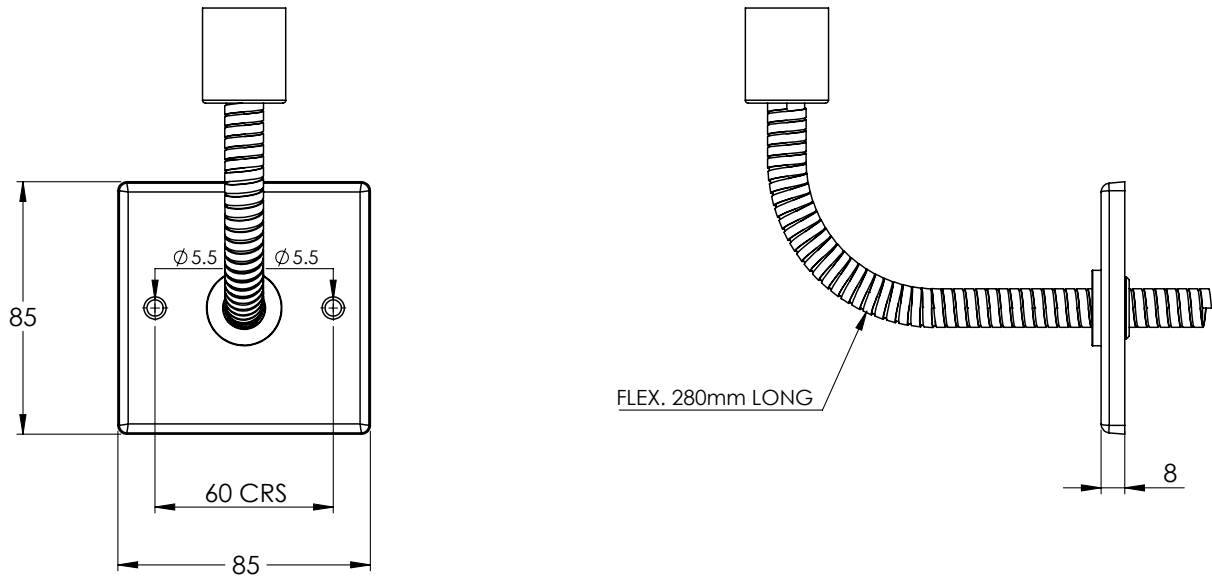

LEFROY BROOKS

IBROC HOUSE ESSEX ROAD
HODDESDON HERTS EN11 0QS UK
T: +44 (0)1992 708 316 F: +44 (0)1992 708 317

BK3202SE

ELECTRIC KIT

DIMENSIONAL DATA SHEET

DATE: 08/11/2018

REVISION: A

COPYRIGHT © LBIP LTD. ALL RIGHTS RESERVED

THIS LEFROY BROOKS RAIL IS SUITABLE FOR CLOSED CIRCUITS ONLY.

DIMENSIONS IN MILLIMETRES

WHILST EVERY EFFORT IS MADE TO ENSURE THE ACCURACY OF THESE DATA SHEETS THEY ARE SUBJECT TO CHANGE WITHOUT NOTICE AS PART OF THE COMPANY'S PRODUCT DEVELOPMENT PROCESS