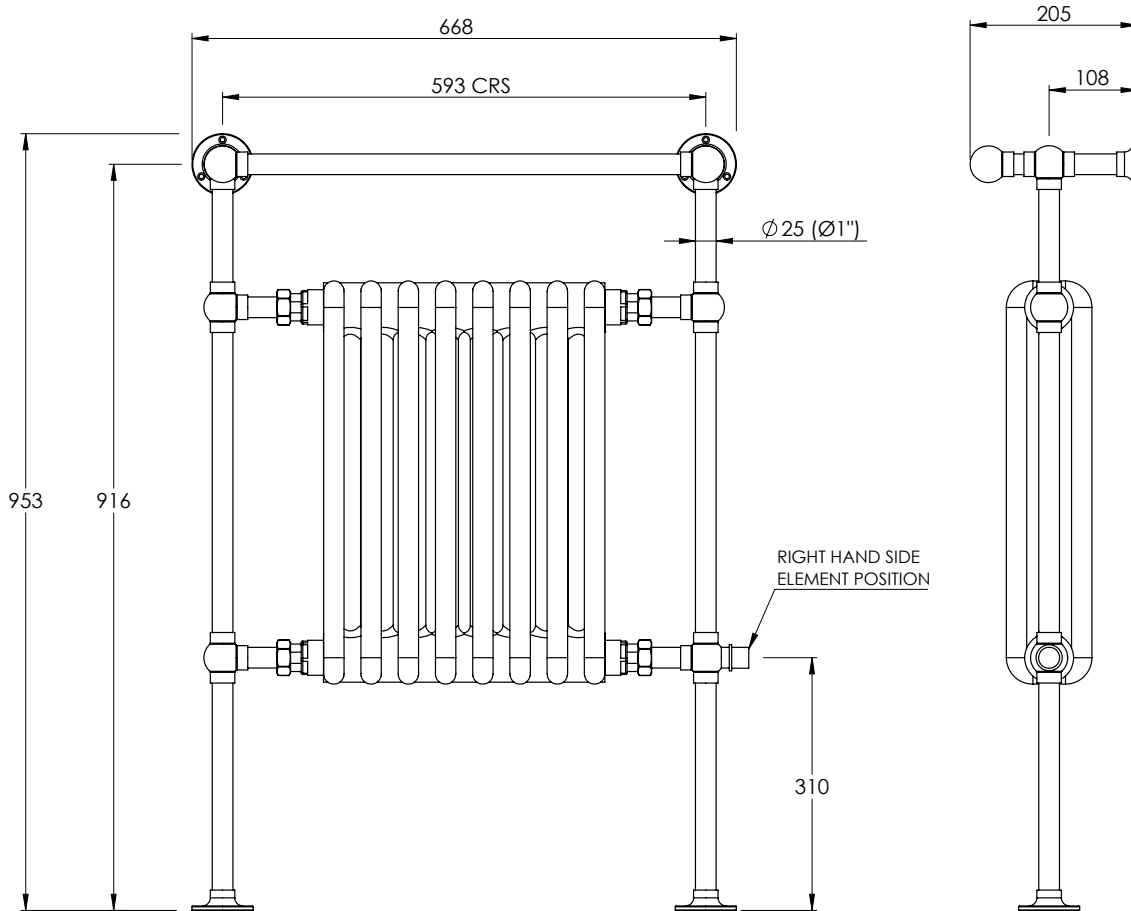

LEFROY BROOKS

IBROC HOUSE ESSEX ROAD
HODDESDON HERTS EN11 0QS UK
T: +44 (0)1992 708 316 F: +44 (0)1992 708 317

BK3202SE

CLASSIC BLACK FLOOR STANDING TOWEL WARMER
WITH RADIATOR - SEALED ELECTRIC

DIMENSIONAL DATA SHEET

DATE: 06/11/2018

REVISION: A

COPYRIGHT © LBIP LTD. ALL RIGHTS RESERVED

TEST PRESSURE: 6 BAR

ELECTRIC ELEMENT (W): 250

ELECTRICAL ELEMENT IP RATING IPX5

DIMENSIONS IN MILLIMETRES

LEFROY BROOKS

IBROC HOUSE ESSEX ROAD
HODDESDON HERTS EN11 0QS UK
T: +44 (0)1992 708 316 F: +44 (0)1992 708 317

BK3202SE

ELECTRIC KIT

DIMENSIONAL DATA SHEET

DATE: 08/11/2018

REVISION: A

COPYRIGHT © LBIP LTD. ALL RIGHTS RESERVED

THIS LEFROY BROOKS RAIL IS SUITABLE FOR CLOSED CIRCUITS ONLY.

DIMENSIONS IN MILLIMETRES

WHILST EVERY EFFORT IS MADE TO ENSURE THE ACCURACY OF THESE DATA SHEETS THEY ARE SUBJECT TO CHANGE WITHOUT NOTICE AS PART OF THE COMPANY'S PRODUCT DEVELOPMENT PROCESS