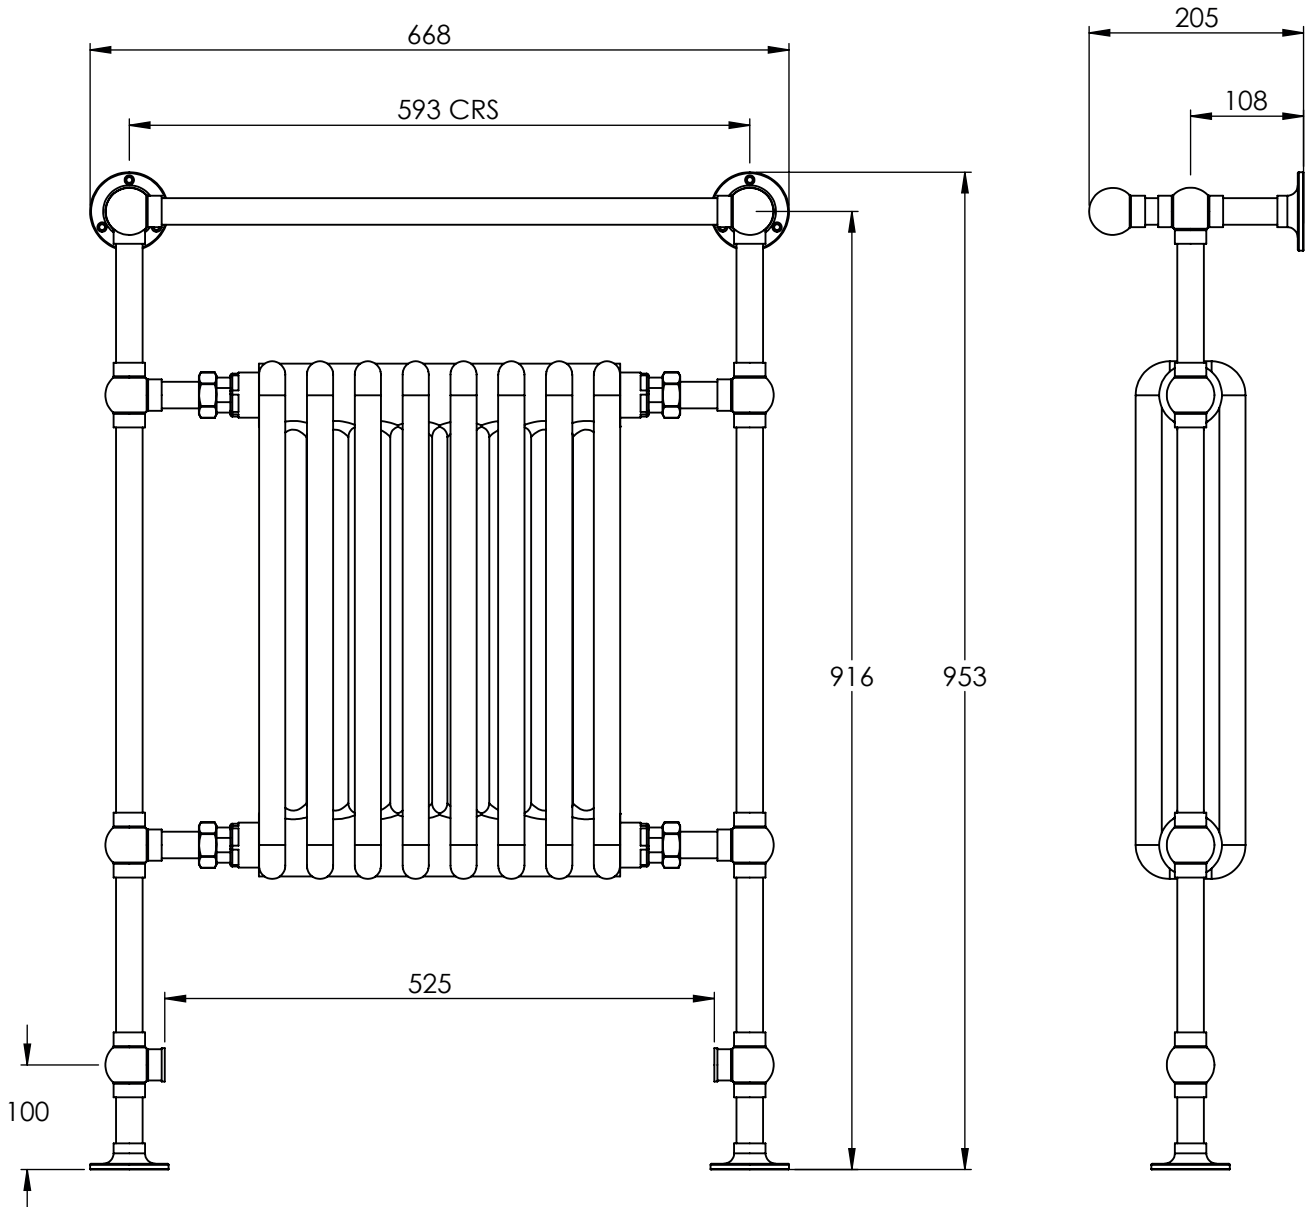

LEFROY BROOKS

IBROC HOUSE ESSEX ROAD
HODDESDON HERTS EN11 0QS UK
T: +44 (0)1992 708 316 F: +44 (0)1992 708 317

BK3202

CLASSIC BLACK TOWEL WARMER WITH STAINLESS STEEL
RADIATOR -
HYDRONIC

DIMENSIONAL DATA SHEET

DATE: 25/05/2018

REVISION: A

COPYRIGHT © LBP LTD. ALL RIGHTS RESERVED

TEST PRESSURE:	6 BAR
MAX WORKING PRESSURE:	3 BAR
CONNECTIONS:	1/2" BSP
BTU/HR @ DELTA 60:	2174
WATTAGE (W):	637

THIS LEFROY BROOKS RAIL IS SUITABLE FOR CLOSED CIRCUITS ONLY

DIMENSIONS IN MILLIMETRES