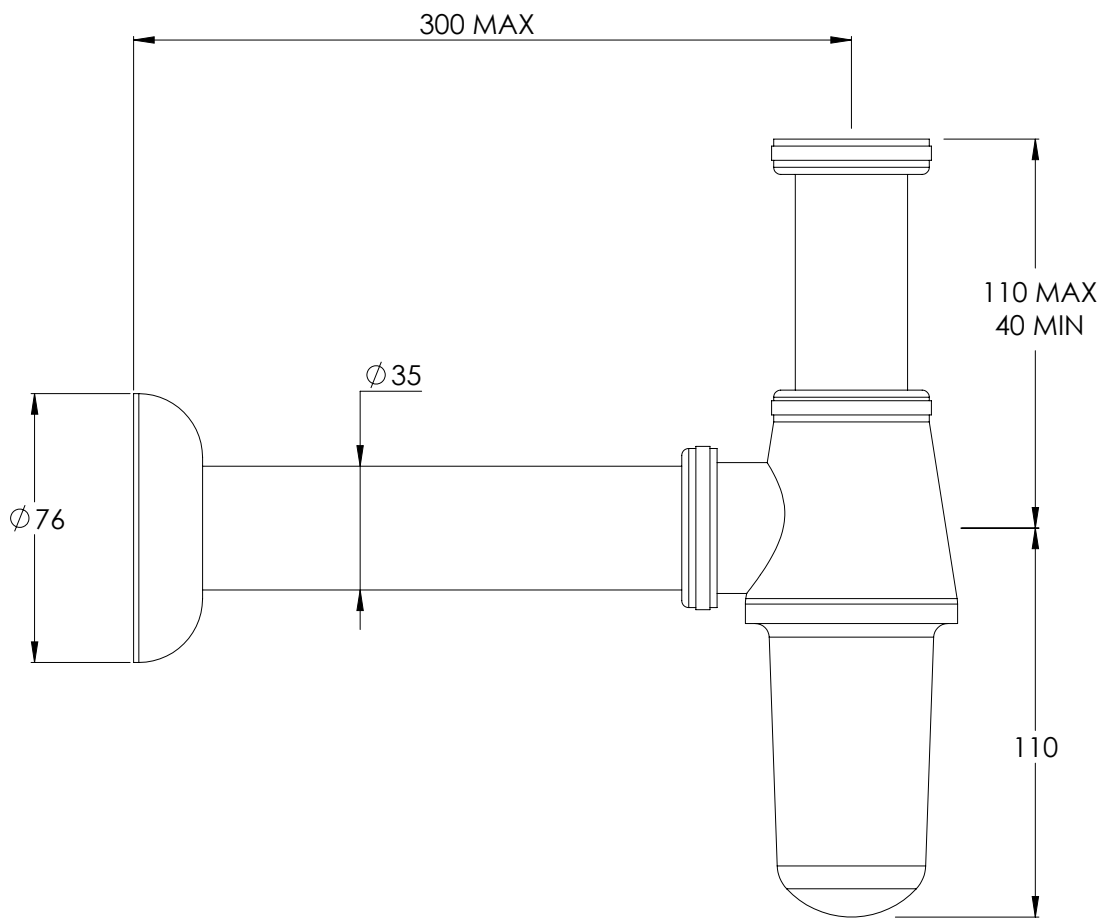

LEFROY BROOKS

IBROC HOUSE ESSEX ROAD
HODDESDON HERTS EN11 0QS UK
T: +44 (0)1992 708 316 F: +44 (0)1992 708 317

LB1302

BASIN BOTTLE TRAP (1 1/4") WITH 300MM
EXTENSION TUBE

DIMENSIONAL DATA SHEET

DATE: 29/07/2022

REVISION: B

COPYRIGHT © LBIP LTD. ALL RIGHTS RESERVED

DIMENSIONS IN MILLIMETRES

WHILST EVERY EFFORT IS MADE TO ENSURE THE ACCURACY OF THESE DATA SHEETS THEY ARE SUBJECT TO CHANGE WITHOUT NOTICE AS PART OF THE COMPANY'S PRODUCT DEVELOPMENT PROCESS