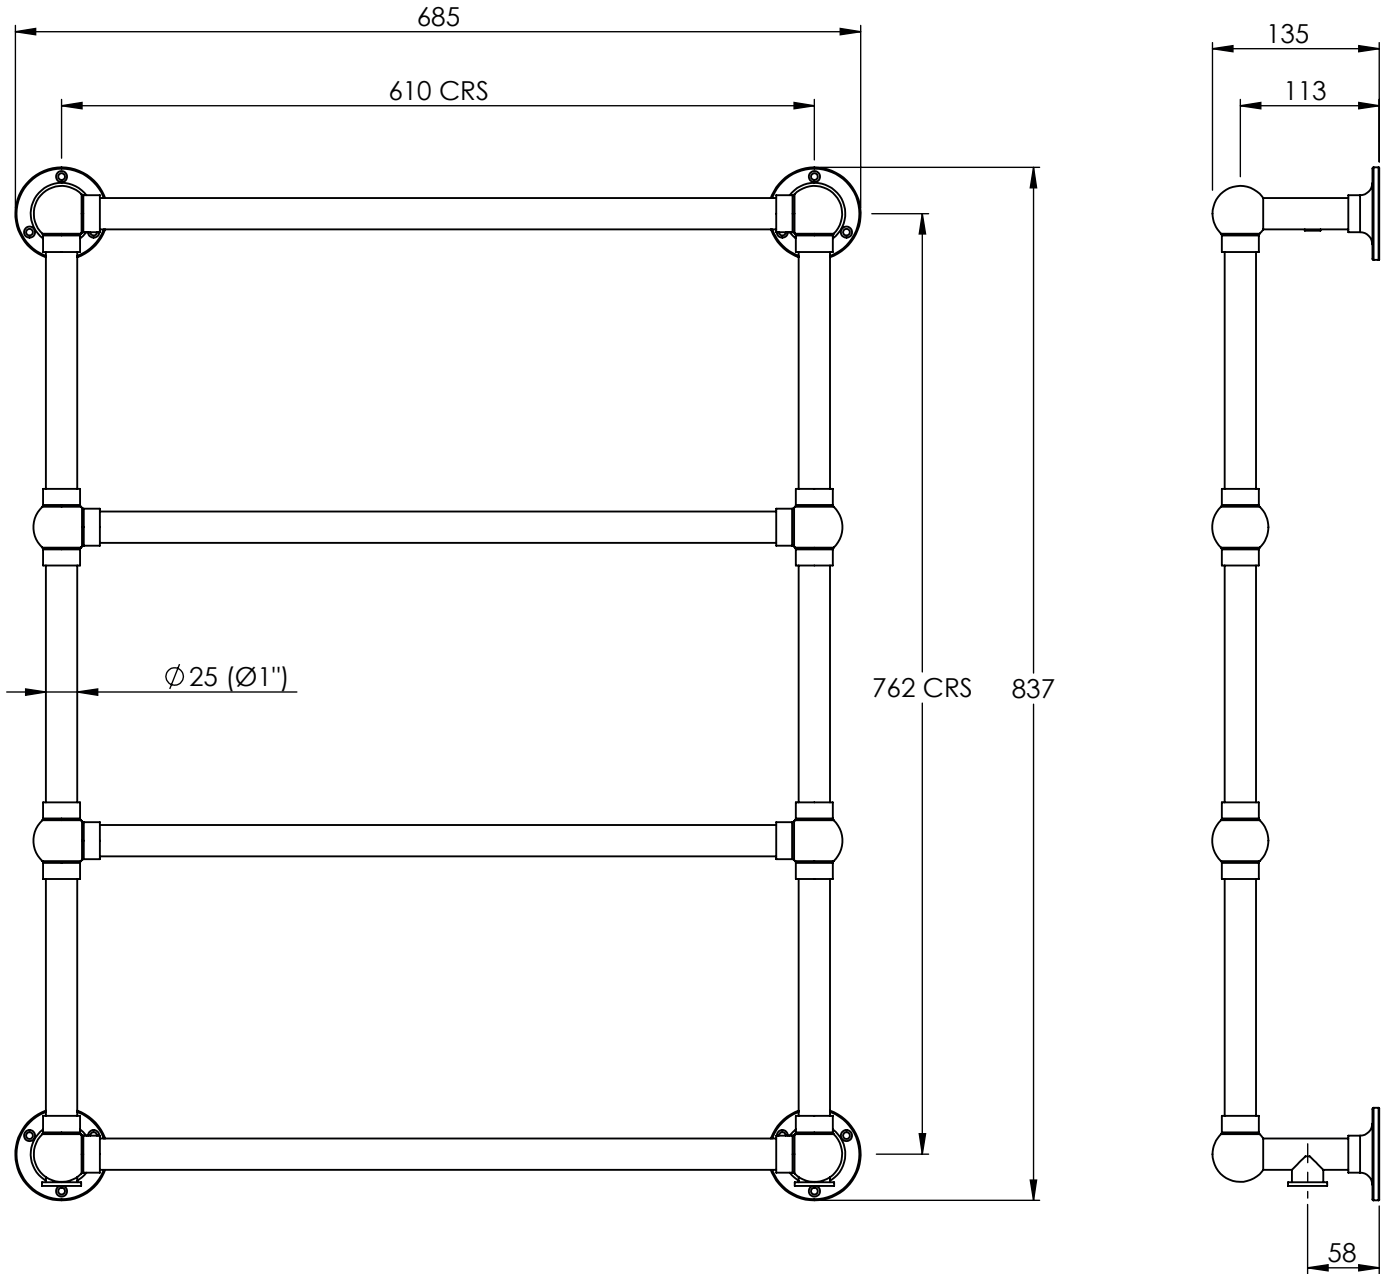

LEFROY BROOKS

IBROC HOUSE ESSEX ROAD
HODDESDON HERTS EN11 0QS UK
T: +44 (0)1992 708 316 F: +44 (0)1992 708 317

LB3200

CLASSIC WALL MOUNTED TOWEL WARMER -
HYDRONIC

DIMENSIONAL DATA SHEET

DATE: 24/05/2018

REVISION: A

COPYRIGHT © LBP LTD. ALL RIGHTS RESERVED

TEST PRESSURE:	6 BAR
MAX WORKING PRESSURE:	3 BAR
CONNECTIONS:	1/2" BSP
BTU/HR @ DELTA 60:	709
WATTAGE (W):	207

THIS LEFROY BROOKS RAIL IS SUITABLE FOR BOTH OPEN AND CLOSED CIRCUITS

DIMENSIONS IN MILLIMETRES