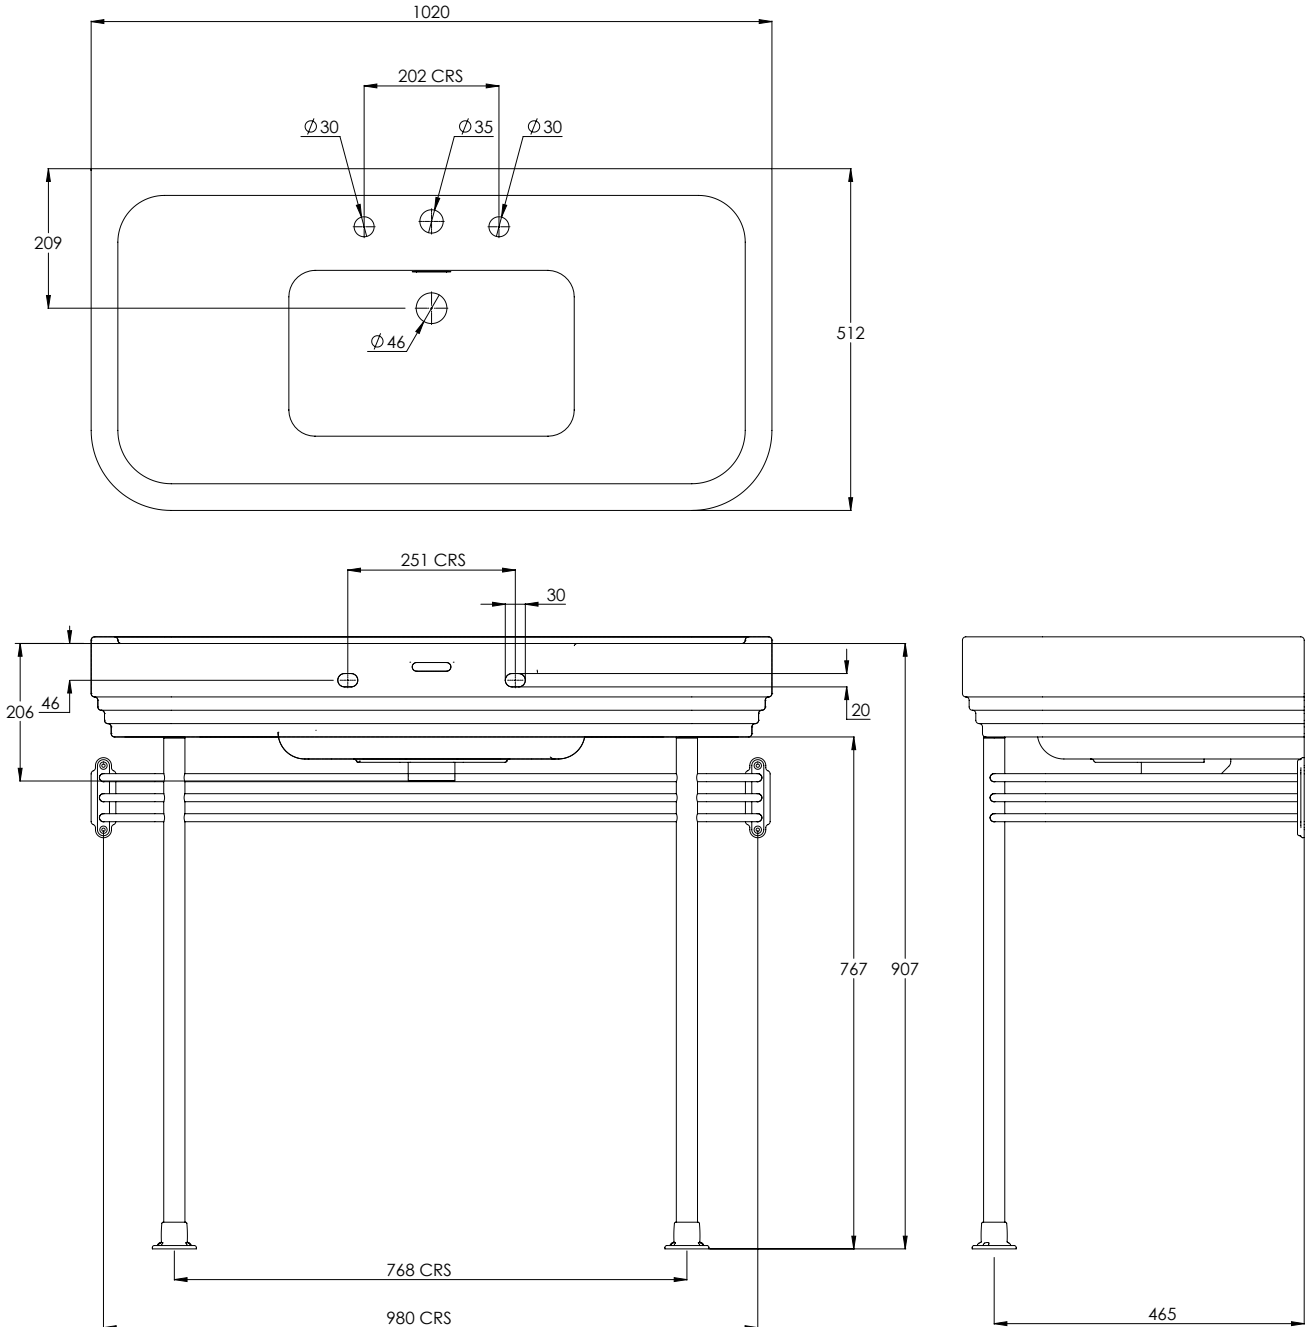

LEFROY BROOKS

IBROC HOUSE ESSEX ROAD
HODDESDON HERTS EN11 0QS UK
T: +44 (0)1992 708 316 F: +44 (0)1992 708 317

LB7833 & LB4972

BELLE AIRE THREE HOLE CONSOLE BASIN ON TUBULAR
STAND

DIMENSIONAL DATA SHEET

DATE: 23/09/2019

REVISION: A

COPYRIGHT © LBIP LTD. ALL RIGHTS RESERVED

ALL SHOWN DIMENSIONS ARE IN MILLIMETERS AND ARE SUBJECT TO STANDARD CERAMIC TOLERANCES.

WE RECOMMEND THAT ANY INSTALLATION WORK BE CARRIED OUT UPON RECEIPT OF ITEM.