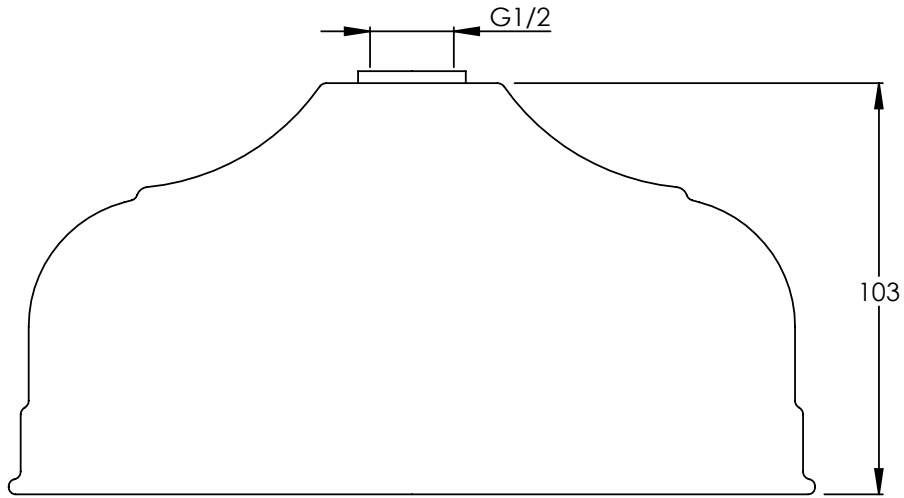

LEFROY BROOKS

IBROC HOUSE ESSEX ROAD
HODDESDON HERTS EN11 0QS UK
T: +44 (0)1992 708 316 F: +44 (0)1992 708 317

LBN2107

EASY CLEAN CLASSIC 8" SHOWER ROSE

DIMENSIONAL DATA SHEET

DATE: 07/09/20

REVISION: A

COPYRIGHT © LBIP LTD. ALL RIGHTS RESERVED

DIMENSIONS IN MILLIMETRES

WHILST EVERY EFFORT IS MADE TO ENSURE THE ACCURACY OF THESE DATA SHEETS THEY ARE SUBJECT TO CHANGE WITHOUT NOTICE AS PART OF THE COMPANY'S PRODUCT DEVELOPMENT PROCESS