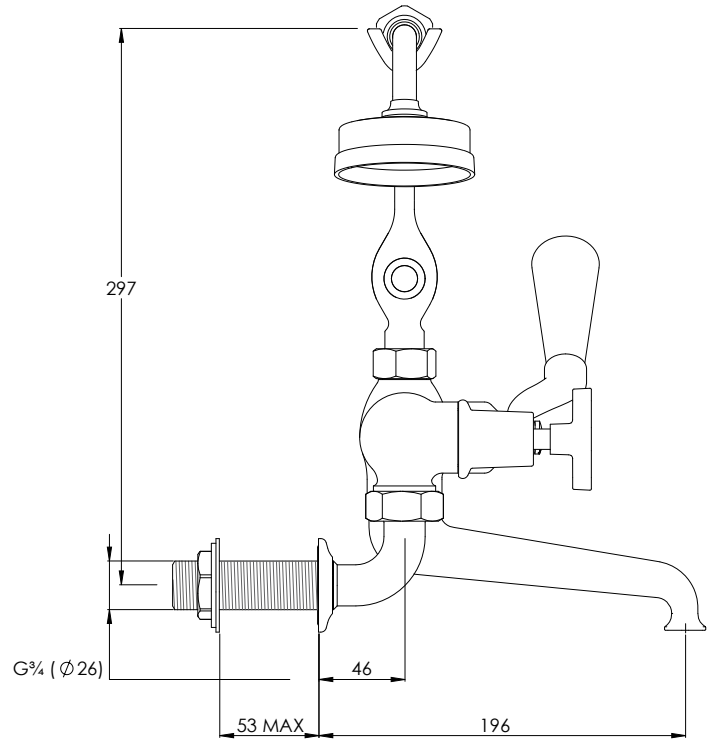

# MH1166

MACKINTOSH WALL MOUNTED BATH SHOWER MIXER  
WITH EASY CLEAN HAND SHOWER

## DIMENSIONAL DATA SHEET

DATE: 03/05/2024

REVISION: B

COPYRIGHT © LBIP LTD. ALL RIGHTS RESERVED

DIMENSIONS IN MILLIMETRES

WHILST EVERY EFFORT IS MADE TO ENSURE THE ACCURACY OF THESE DATA SHEETS THEY ARE SUBJECT TO CHANGE WITHOUT NOTICE AS PART OF THE COMPANY'S PRODUCT DEVELOPMENT PROCESS