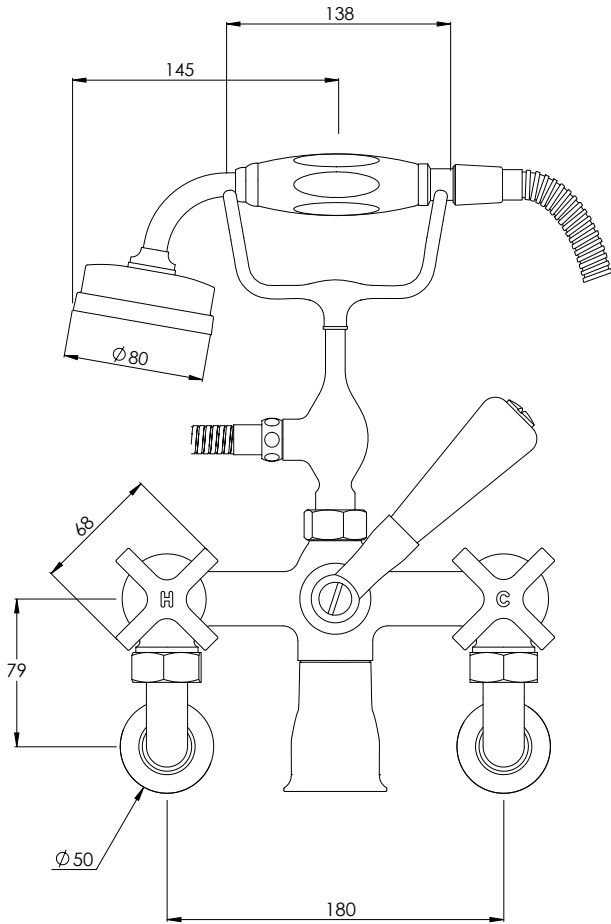

# MH1166

MACKINTOSH WALL MOUNTED BATH SHOWER MIXER  
WITH EASY CLEAN HAND SHOWER

## DIMENSIONAL DATA SHEET

DATE: 03/05/2024

REVISION: B

COPYRIGHT © LBIP LTD. ALL RIGHTS RESERVED

DIMENSIONS IN MILLIMETRES

WHILST EVERY EFFORT IS MADE TO ENSURE THE ACCURACY OF THESE DATA SHEETS THEY ARE SUBJECT TO CHANGE WITHOUT NOTICE AS PART OF THE COMPANY'S PRODUCT DEVELOPMENT PROCESS