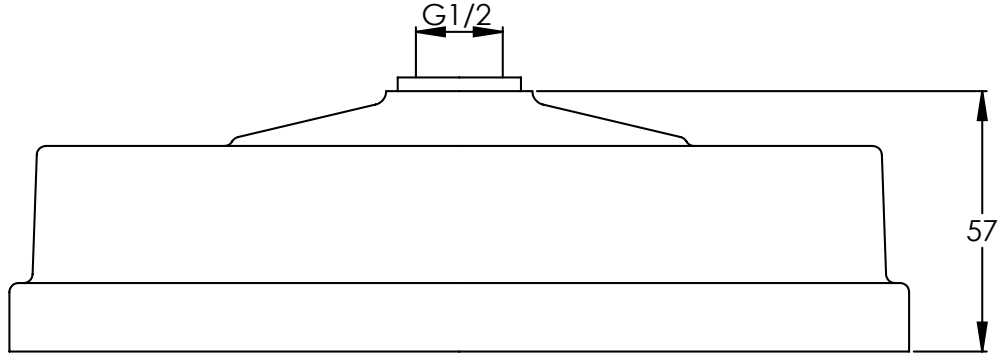

# MK2107

EASY CLEAN MODERN 8" APRON SHOWER ROSE

DIMENSIONAL DATA SHEET

DATE: 17/04/2024

REVISION: D

COPYRIGHT © LBIP LTD. ALL RIGHTS RESERVED

DIMENSIONS IN MILLIMETRES

WHILST EVERY EFFORT IS MADE TO ENSURE THE ACCURACY OF THESE DATA SHEETS THEY ARE SUBJECT TO CHANGE WITHOUT NOTICE AS PART OF THE COMPANY'S PRODUCT DEVELOPMENT PROCESS