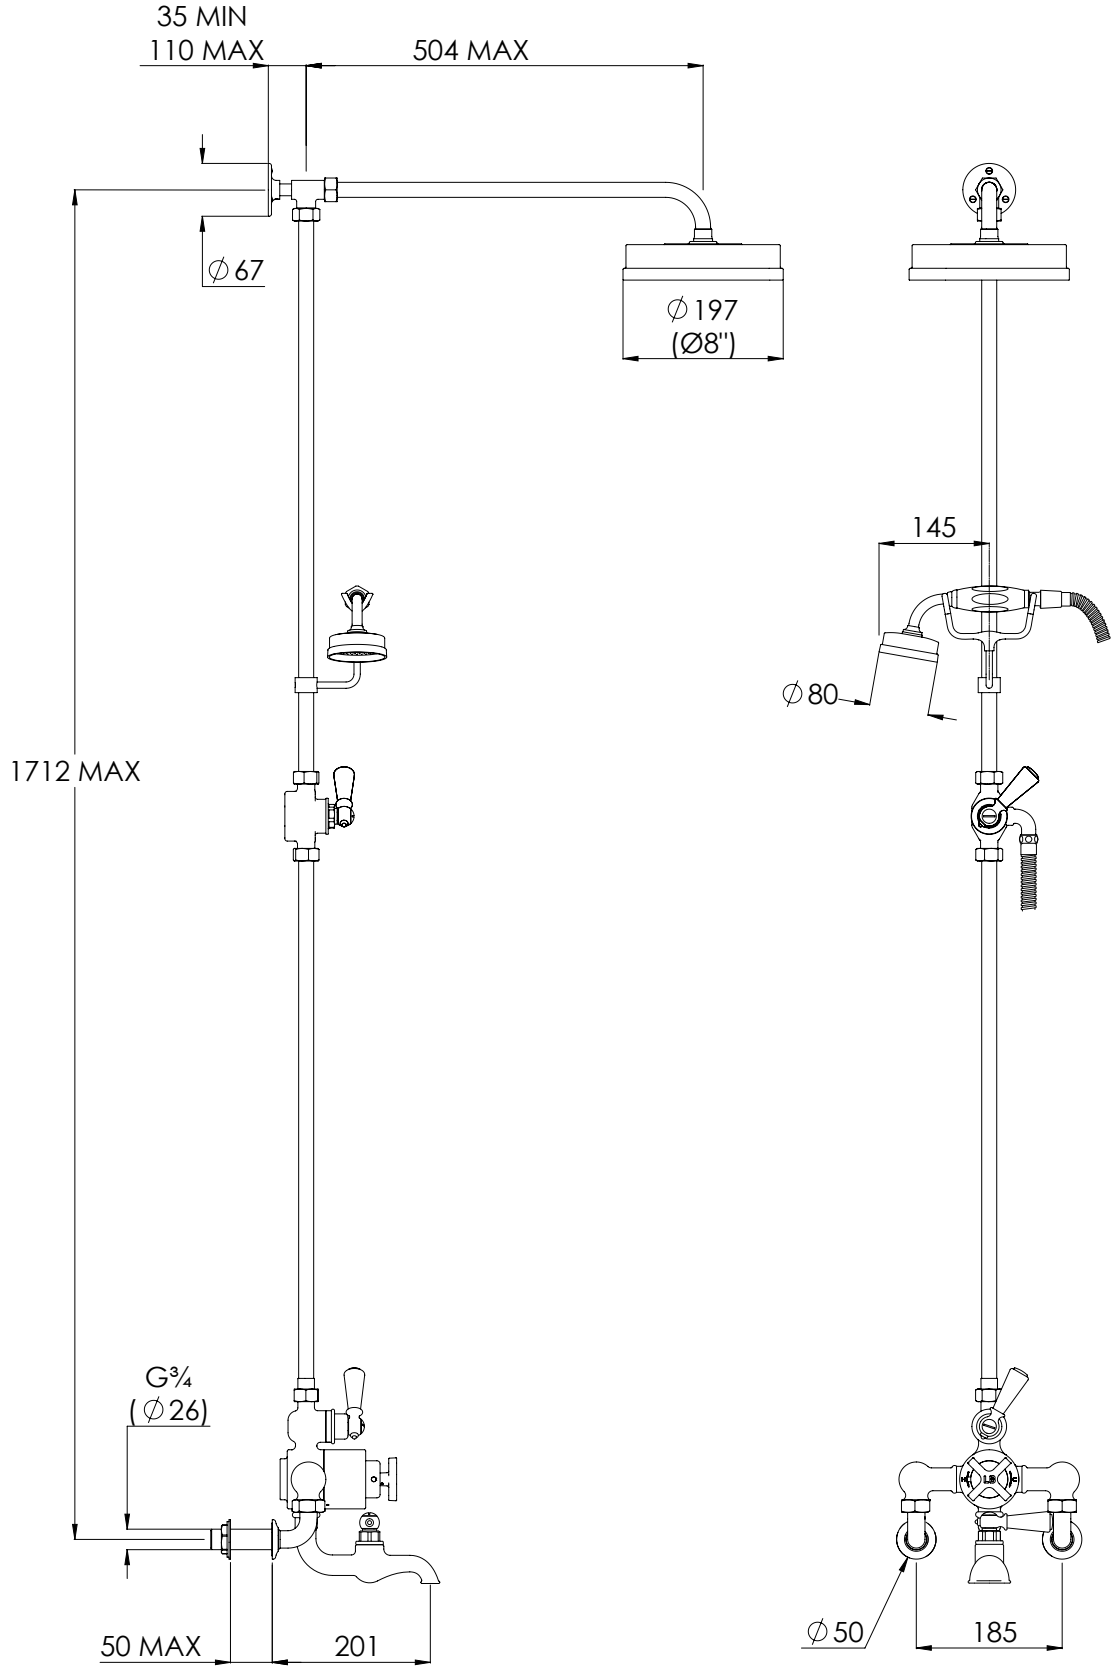

LEFROY BROOKS

IBROC HOUSE ESSEX ROAD
HODDESDON HERTS EN11 0QS UK
T: +44 (0)1992 708 316 F: +44 (0)1992 708 317

WM/MK8825

MACKINTOSH WALL MOUNTED THERMOSTATIC BATH
SHOWER MIXER WITH RISER, EASY CLEAN HAND
SHOWER & 8" ROSE

DIMENSIONAL DATA SHEET

DATE: 18/04/2024

REVISION: B

COPYRIGHT © LBIP LTD. ALL RIGHTS RESERVED

DIMENSIONS IN MILLIMETRES

WHILST EVERY EFFORT IS MADE TO ENSURE THE ACCURACY OF THESE DATA SHEETS THEY ARE SUBJECT TO CHANGE WITHOUT NOTICE AS PART OF THE COMPANY'S PRODUCT DEVELOPMENT PROCESS